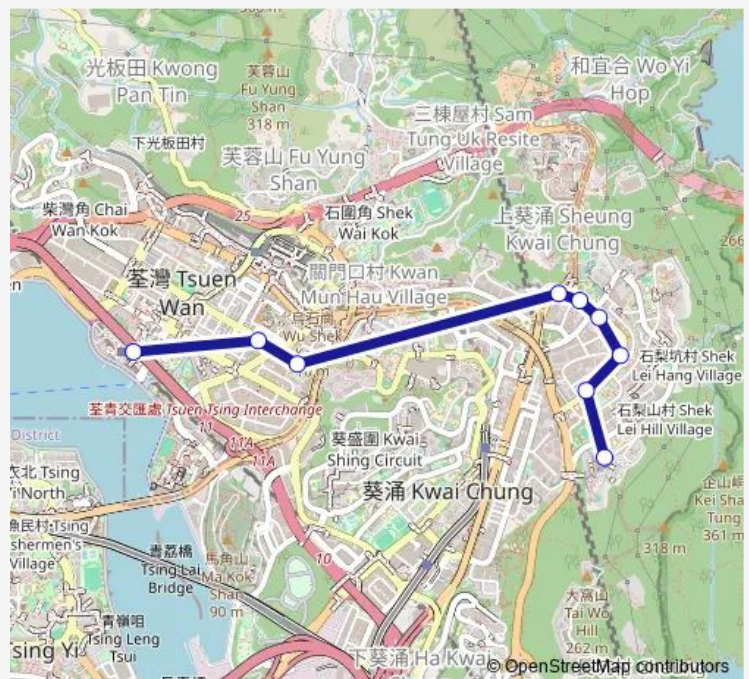

TAI PAK TIN STREET OUTSIDE YAM HENG HOUSE, SHEK YAM EAST ESTATE|BUS BAY ON TAI PAK TIN STREET NEAR YAM HENG HOUSE OF SHEK YAM EAST ESTATE

Route schedule

HOI KWAI ROAD PUBLIC TRANSPORT INTERCHANGE — SHEK LEI (LEI PUI STREET)

Monday 06:15-23:50

Tuesday 06:15-23:50

Wednesday 06:15-23:50

Thursday 06:15-23:50

Friday 06:15-23:50

Saturday 06:15-23:50

Sunday 06:15-23:40

Route info

Direction: HOI KWAI ROAD PUBLIC TRANSPORT INTERCHANGE

Stops: 16

Trip Duration: 0 hour 20 min

BUS BAY ON SHEK PAI STREET OUTSIDE SHING YAM
HOUSE OF ON YAM ESTATE|SHEK PAI STREET OUT-
SIDE SHING YAM HOUSE, ON YAM ESTATE

Monday	05:50-23:45
Tuesday	05:50-23:45
Wednesday	05:50-23:45
Thursday	05:50-23:45
Friday	05:50-23:45
Saturday	05:50-23:45
Sunday	05:50-23:35

Route info

Direction: SHEK LEI (LEI PUI STREET)

Stops: 9

Trip Duration: 0 hour 20 min