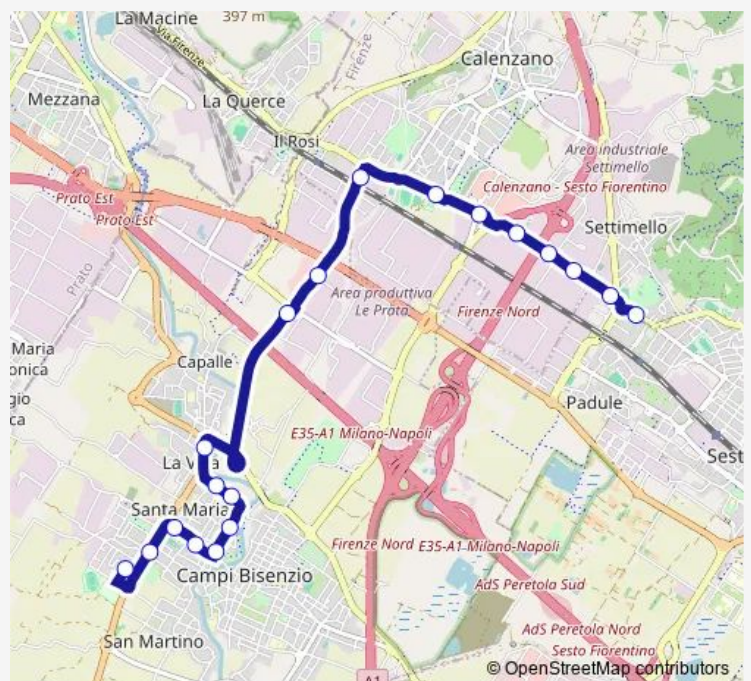

Barberinese Indicatore

Barberinese Carraia

Barberinese Pertiche

Barberinese Volta Prata

Barberinese Paradiso

Fiesoli Pasolini

Fiesoli San Martino

Piazza Gramsci

### Route schedule

Magenta — Mille Gramsci

Monday 06:30-07:35

Tuesday 06:30-07:35

Wednesday 06:30-07:35

Thursday 06:30-07:35

Friday 06:30-07:35

Saturday 06:50-07:08

### Route info

Direction: Magenta

Stops: 51

Trip Duration: 1 hour 14 min

86 — Campi Bisenzio Magenta - Sesto Via Gramsci/ Polo Scientifico

Olmo Giusti

Olmo La Villa

Confini Variante Nord