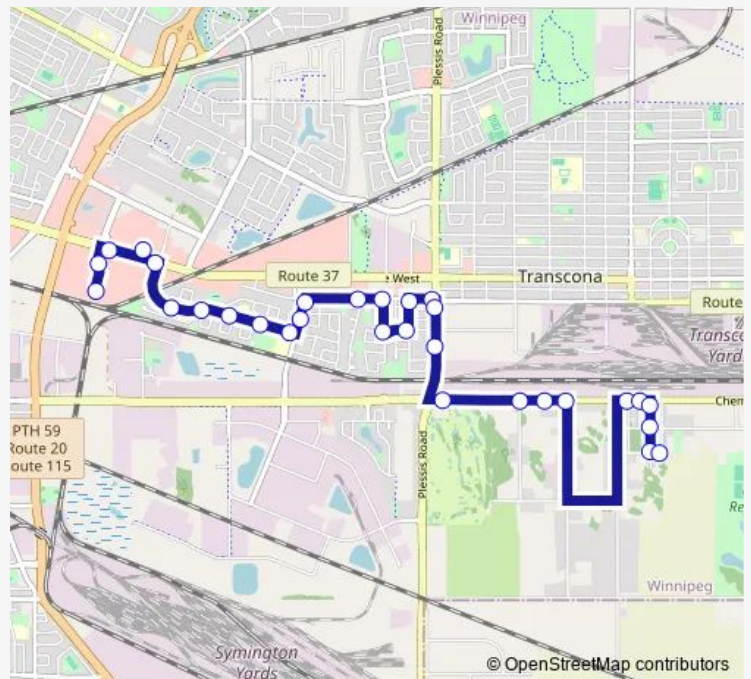

**Route schedule**

Northbound Crossroads Station Access at Wal-Mart —  
 Eastbound Taggart at Mcfadden

Monday	15:35-17:53
Tuesday	15:35-17:53
Wednesday	15:35-17:53
Thursday	15:35-17:53
Friday	15:35-17:53
Saturday	—
Sunday	—

**Route info**

Direction: Northbound Crossroads Station Access at Wal-Mart

Stops: 30

Trip Duration: 0 hour 18 min

Eastbound Dugald at Plessis East

Eastbound Dugald at Bates

Eastbound Dugald at Bates East

Eastbound Dugald at Foch

## Direction

Eastbound Taggart at Mcfadden — Northbound Crossroads Station Access at Wal-Mart

27 stops

[Open route schedule](#)

Eastbound Taggart at Mcfadden

Northbound Mcfadden at Copeland

Northbound Mcfadden at Dugald

## Route info

Direction: Eastbound Taggart at Mcfadden

Stops: 27

Trip Duration: 0 hour 18 min

Westbound Regent at Kildonan Place (Park & Ride)

Southbound Crossroads Station Access at Regent South

Northbound Crossroads Station Access at Wal-Mart