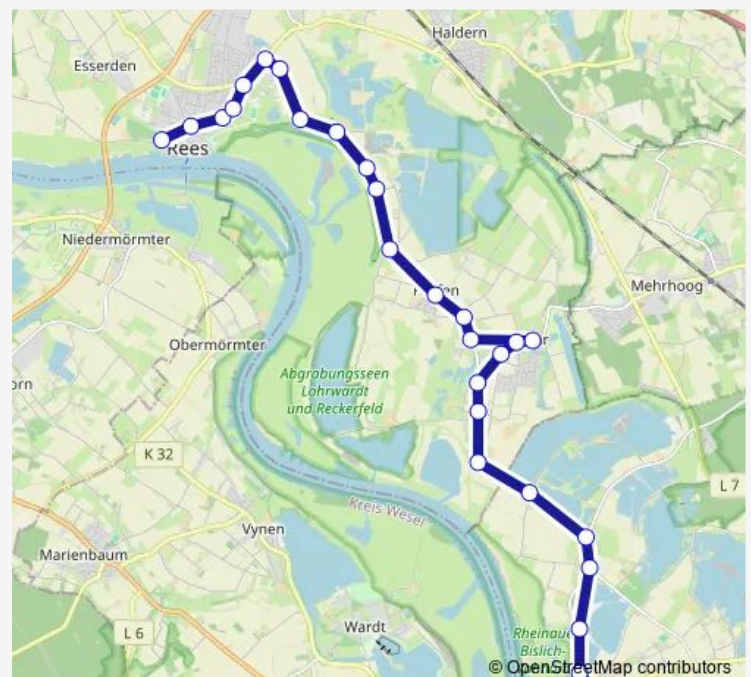

Rees Rauhe Straße

Route schedule

Wesel Bislich Ortsmitte — Rees Schulzentrum

Monday 06:56-19:36

Tuesday 06:56-19:36

Wednesday 06:56-19:36

Thursday 06:56-19:36

Friday 06:56-19:36

Saturday 08:06-14:06

Sunday —

Route info

Direction: Wesel Bislich Ortsmitte

Stops: 27

Trip Duration: 0 hour 24 min

Rees Jasba

Rees Groiner Kirchweg

Rees Brauer

Rees Melatenweg

Rees Busbahnhof

Rees Schulzentrum

Direction

Rees Schulzentrum — Wesel Bislich Ortsmitte

27 stops

[Open route schedule](#)

Saturday 07:26-13:26

Sunday —

Route info

Direction: Rees Schulzentrum

Stops: 27

Trip Duration: 0 hour 25 min

Wesel Drögenkamp

Wesel Bislich Ortsmitte