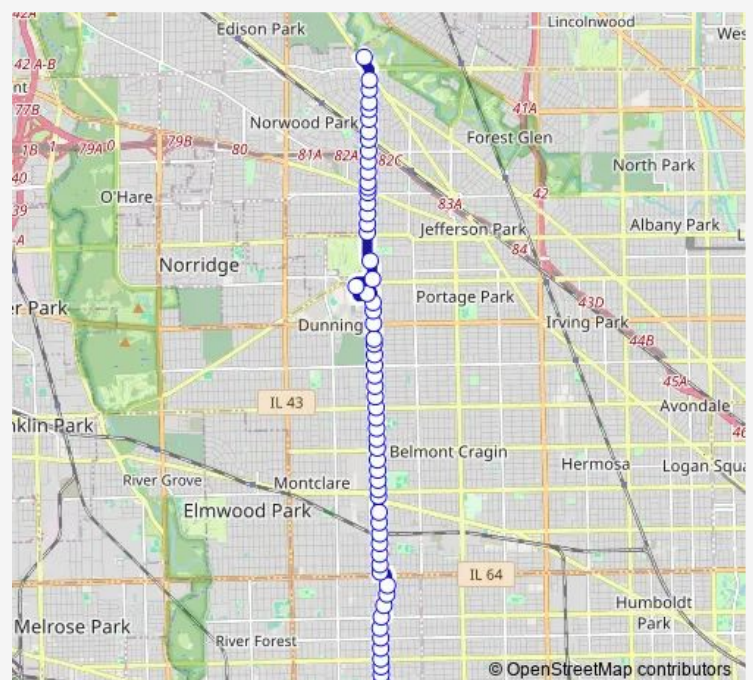

### Direction

North Ave & Narragansett Terminal — Narragansett & Diversey

13 stops

[Open route schedule](#)

North Ave & Narragansett Terminal

Narragansett & Wabansia

Narragansett & Bloomingdale

Narragansett & Cortland

### Route schedule

North Ave & Narragansett Terminal — Narragansett & Diversey

Monday 15:54-16:05

Tuesday 15:54-16:05

Wednesday 15:54-16:05

Thursday 15:54-16:05

Friday 15:54-16:05

Saturday —

### Route info

Direction: North Ave & Narragansett Terminal

Stops: 13

Trip Duration: 0 hour 7 min

86 — Narragansett/Ridgeland