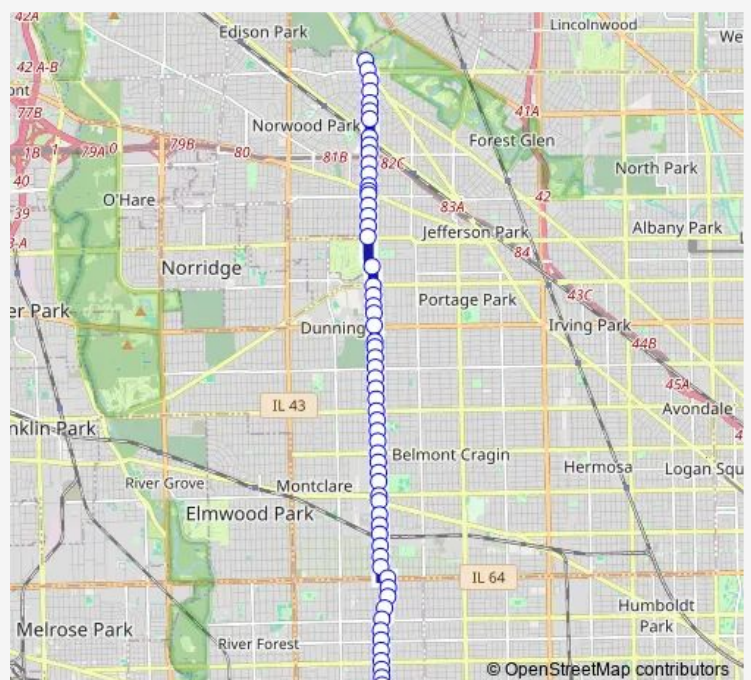

### Direction

North Ave & Narragansett Terminal — Narragansett & Diversey

13 stops

[Open route schedule](#)

North Ave & Narragansett Terminal

Narragansett & Wabansia

Narragansett & Bloomingdale

Narragansett & Cortland

### Route schedule

North Ave & Narragansett Terminal — Narragansett & Diversey

Monday 15:54-16:05

Tuesday 15:54-16:05

Wednesday 15:54-16:05

Thursday 15:54-16:05

Friday 15:54-16:05

Saturday —

### Route info

Direction: North Ave & Narragansett Terminal

Stops: 13

Trip Duration: 0 hour 7 min