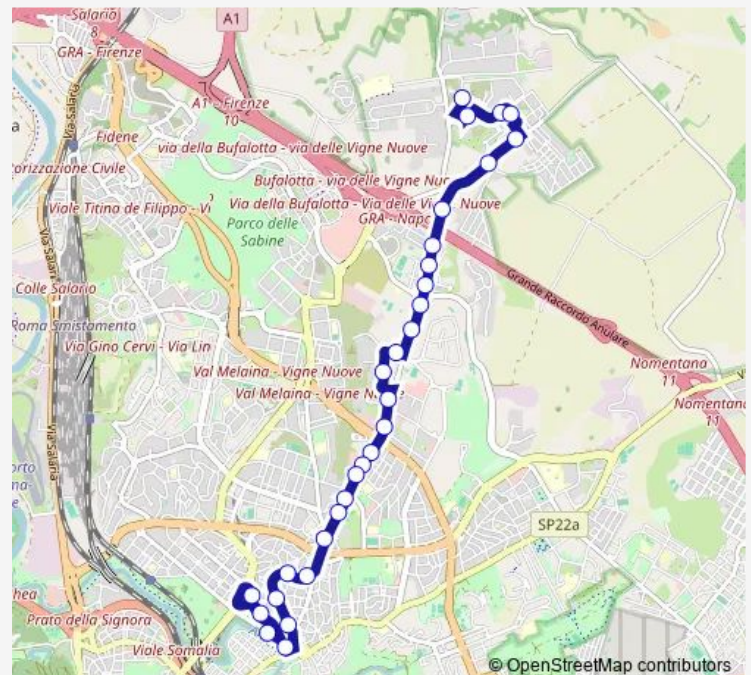

Route schedule

Canetti — Conca D'ORO/Pelagosa

Monday	05:30-01:40 ⁺¹
Tuesday	05:30-01:40 ⁺¹
Wednesday	05:30-01:40 ⁺¹
Thursday	05:30-01:40 ⁺¹
Friday	05:30-01:40 ⁺¹
Saturday	05:30-02:00 ⁺¹
Sunday	05:30-01:50 ⁺¹

Route info

Direction: Canetti

Stops: 30

Trip Duration: 0 hour 24 min

Monte Gennaro

Stelvio

Adamello

Carnaro

Monte Baldo

Tirreno/Sempione

Tirreno/Isole Eolie

Conca D'ORO (Mb1)

Conca D'ORO/Pelagosa

Direction

Baseggio — Eretum

39 stops

Friday 13:00-14:05

Saturday —

Sunday —

Route info

Direction: Baseggio

Stops: 39

Trip Duration: 0 hour 55 min

TOR S. Giovanni/Baravalle