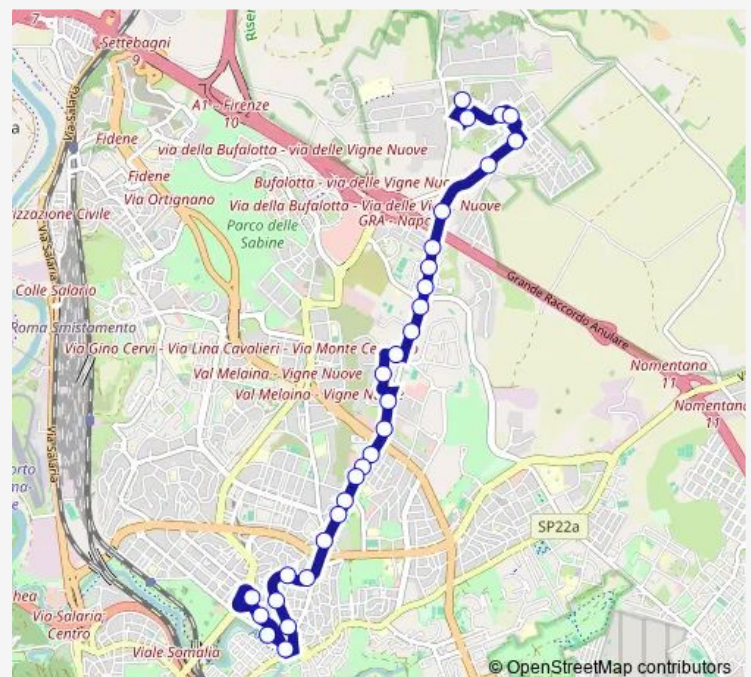

### Route schedule

CANETTI — CONCA D'ORO/PELAGOSA

Monday	05:30-01:40 <sup>+1</sup>
Tuesday	05:30-01:40 <sup>+1</sup>
Wednesday	05:30-01:40 <sup>+1</sup>
Thursday	05:30-01:40 <sup>+1</sup>
Friday	05:30-01:40 <sup>+1</sup>
Saturday	05:30-02:00 <sup>+1</sup>
Sunday	05:30-01:50 <sup>+1</sup>

### Route info

Direction: CANETTI

Stops: 30

Trip Duration: 0 hour 37 min

Monte Gennaro

Stelvio

Adamello

Carnaro

Monte Baldo

Tirreno/Sempione

Tirreno/Isole Eolie

Conca D'ORO (Mb1)

CONCA D'ORO/PELAGOSA

**Direction**

Baseggio — ERETUM

39 stops