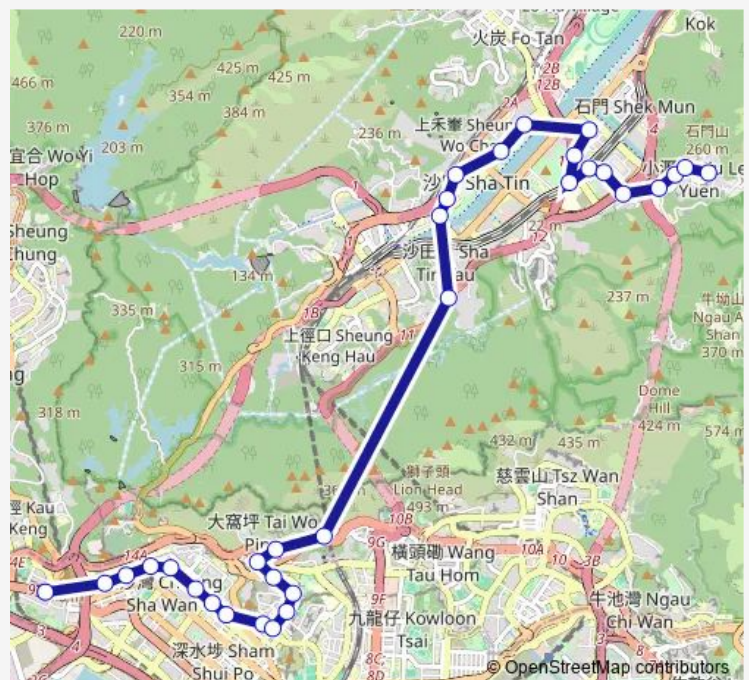

### Route info

Direction: [Kmb+Ctb] MEI FOO BUS Terminus/<Br>Mei Foo[[Kmb] MEI FOO BUS Terminus

Stops: 32

Trip Duration: 1 hour 6 min

86 — Wong NAI TAU - MEI Foo

[Ctb] Phoenix House, Lung Cheung Road[[Kmb] Phoenix House