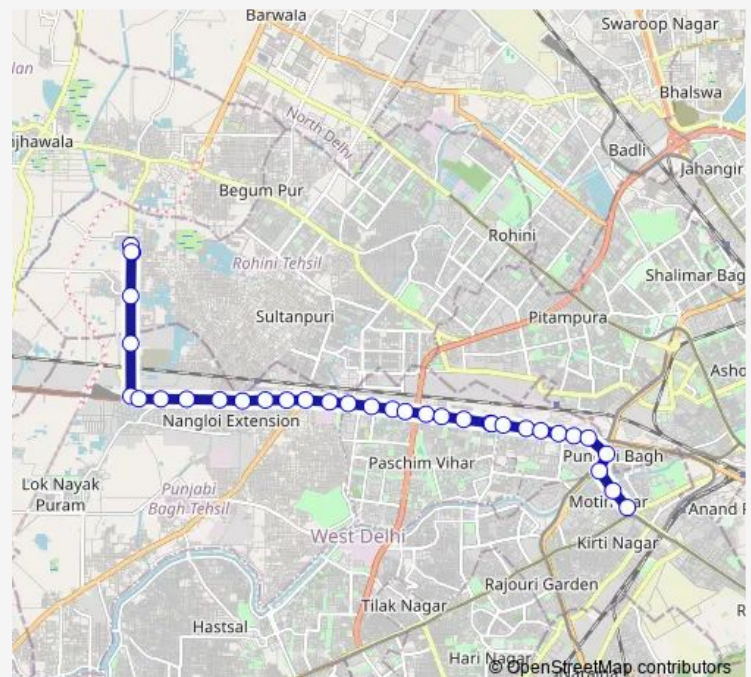

Peera Garhi Metro Station

Peera Garhi Chowk

Paschim Vihar (Super Market)

Route schedule

Mubarakpur Xing — Karampura Terminal

Monday 06:12-21:05

Tuesday 06:12-21:05

Wednesday 06:12-21:05

Thursday 06:12-21:05

Friday 06:12-21:05

Saturday 06:12-21:05

Sunday 06:12-21:05

Route info

Direction: Mubarakpur Xing

Stops: 34

Trip Duration: 1 hour 4 min

991stldown

BusMaps

Multan Nagar

Avtar Enclave

New Multan Nagar

Ordinance Depot

Madipur JJ Colony Metro Station

Madipur Village