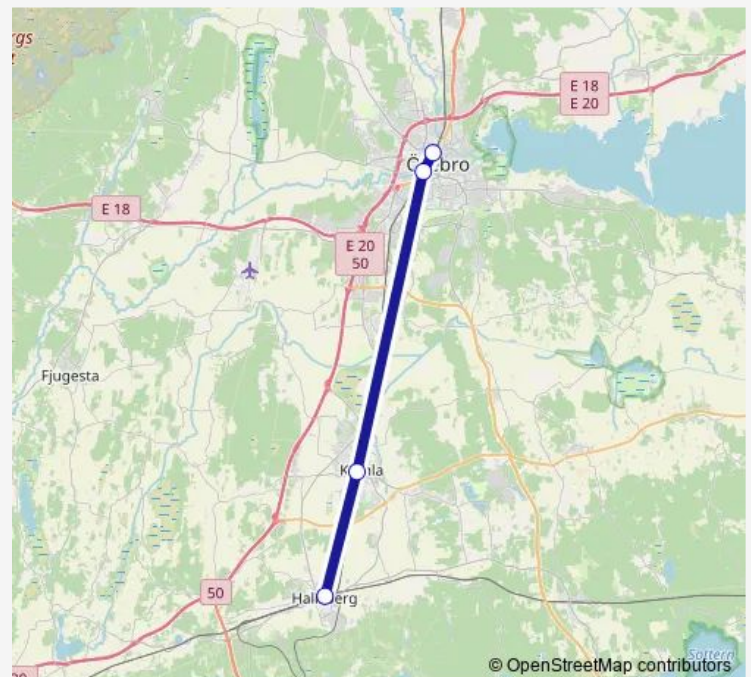

Long Distance Trains 8210

[Go to website](#)

Direction

undefined — undefined

0 stops

[Open route schedule](#)

Route schedule

undefined — undefined

Monday 10:59

Tuesday 10:59

Wednesday 10:59

Thursday 10:59

Friday 10:59

Saturday —

Sunday —

Route info

Direction:

Stops: 0

Trip Duration: — min

■ 8210