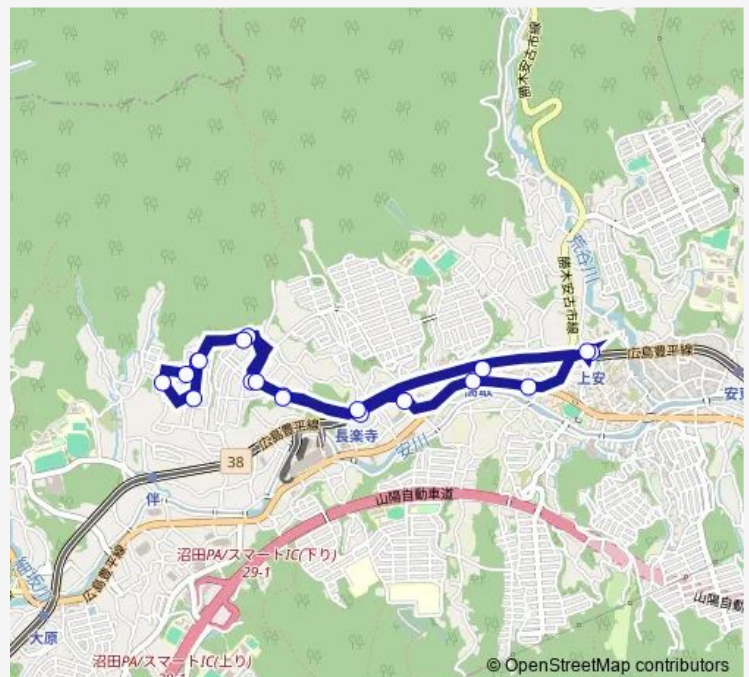

上安駅 — 上安駅

Monday 13:33-17:09

Tuesday 13:33-17:09

Wednesday 13:33-17:09

Thursday 13:33-17:09

Friday 13:33-17:09

Saturday 11:33-15:33

Sunday 11:33-15:33

Route info

Direction: 上安駅

Stops: 19

Trip Duration: 0 hour 26 min

■ 上安駅→旧道→瀬戸内団地→新道→上安駅

Bus time schedules and route maps are available in an offline PDF at busmaps.com. Use the busmaps.com website to see live bus times, train schedule or subway schedule, and step-by-step directions for all public transit in Hiroshima