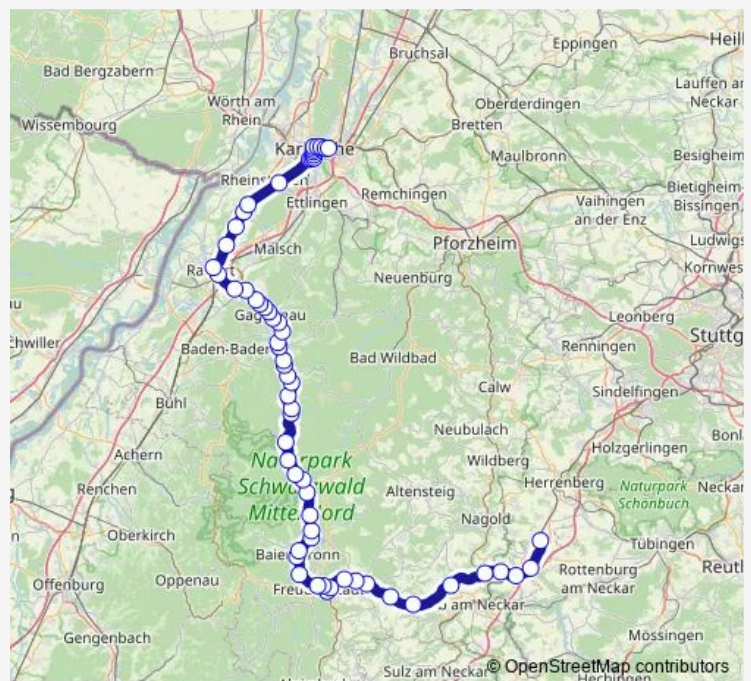

Thursday —

Friday —

Saturday —

Sunday 22:02

Route info

Direction: Bondorf Gleis 1

Stops: 62

Trip Duration: 2 hour 58 min