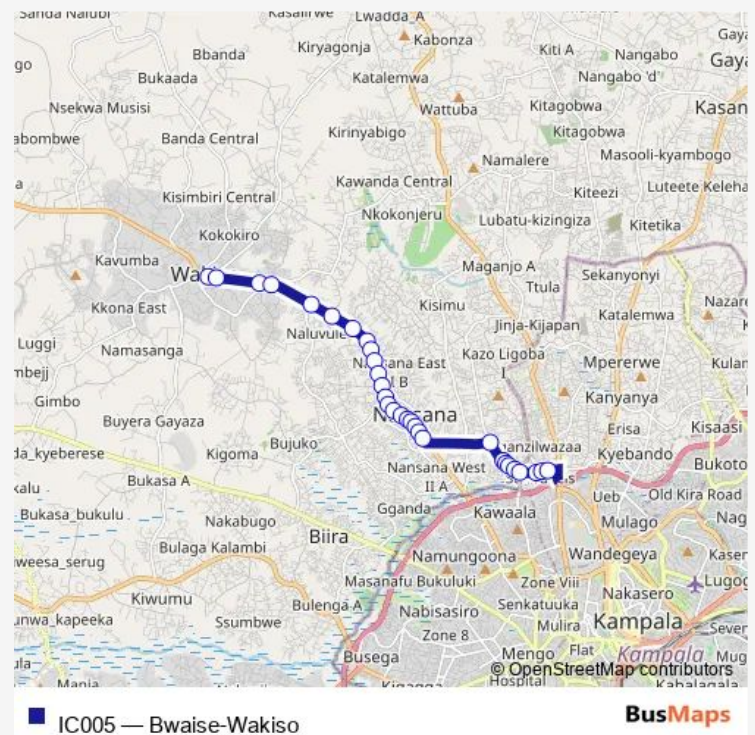

## Bus IC005 Bwaise-Wakiso

[Go to website](#)

### Route schedule

Kobil Petro Station (Wakiso) — Bam Supermarket - Bwaise

Monday 06:30-19:00

Tuesday 06:30-19:00

Wednesday 06:30-19:00

Thursday 06:30-19:00

Friday 06:30-19:00

Saturday 06:30-19:00

### Route info

Direction: Kobil Petro Station (Wakiso)

Stops: 30

Trip Duration: 0 hour 45 min

Nabweru

Veterans Fc

Nabweru Kazo Sacco Post

Kafunda