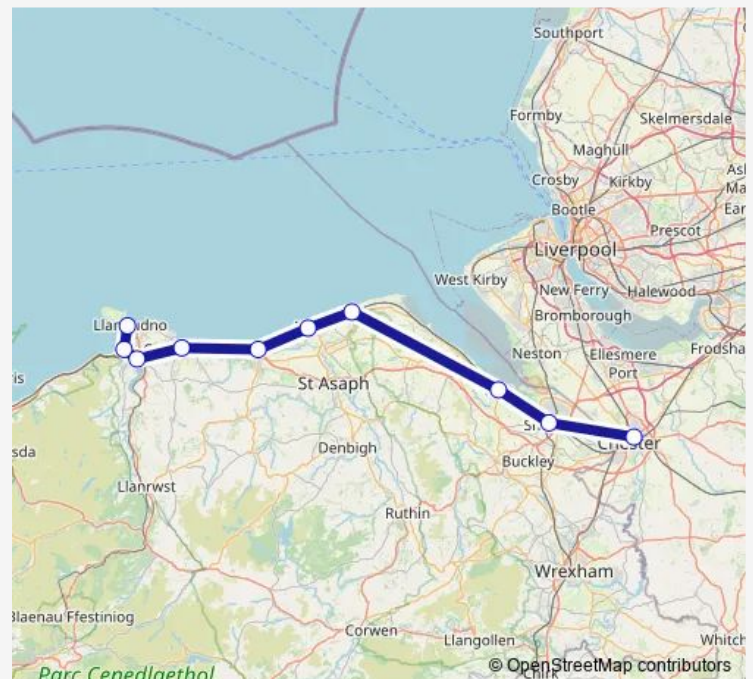

Rail Aw:Lld->Ctr AW train service from LLD to Ctr

[Go to website](#)

Direction

Llandudno — Chester

10 stops

[Open route schedule](#)

Llandudno

Deganwy

Llandudno Junction

Colwyn Bay

Abergele & Pensarn

Rhyl

Prestatyn

Flint

Shotton

Chester

Route schedule

Llandudno — Chester

Monday 05:53-21:45

Tuesday 05:53-21:45

Wednesday 05:53-21:45

Thursday 05:53-21:45

Friday 05:53-21:45

Saturday 21:44

Sunday —

Route info

Direction: Llandudno

Stops: 10

Trip Duration: 1 hour 12 min

Aw:Lld->Ctr — AW train service from LLD to Ctr