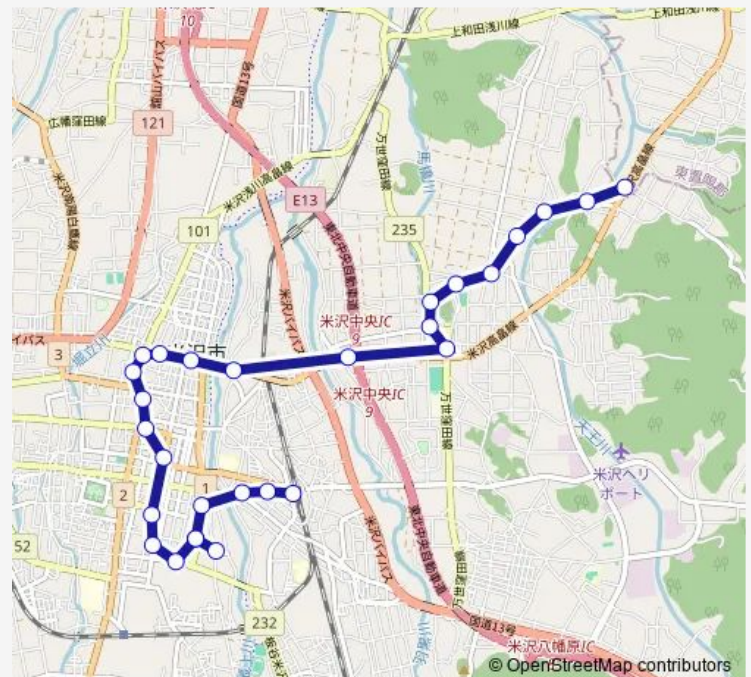

### Route schedule

長手 — 米沢駅前

Monday	07:15-16:30
Tuesday	07:15-16:30
Wednesday	07:15-16:30
Thursday	07:15-16:30
Friday	07:15-16:30
Saturday	—
Sunday	—

### Route info

Direction: 長手

Stops: 28

Trip Duration: 0 hour 26 min

■ 上郷〜米沢

相生町南

市立病院前

相生町南

相生橋西

舟山病院前

駅前二丁目

米沢駅前

上郷～米沢 Bus time schedules and route maps are available in an offline PDF at [busmaps.com](https://busmaps.com). Use the [busmaps.com](https://busmaps.com) website to see live bus times, train schedule or subway schedule, and step-by-step directions for all public transit in Yonezawa