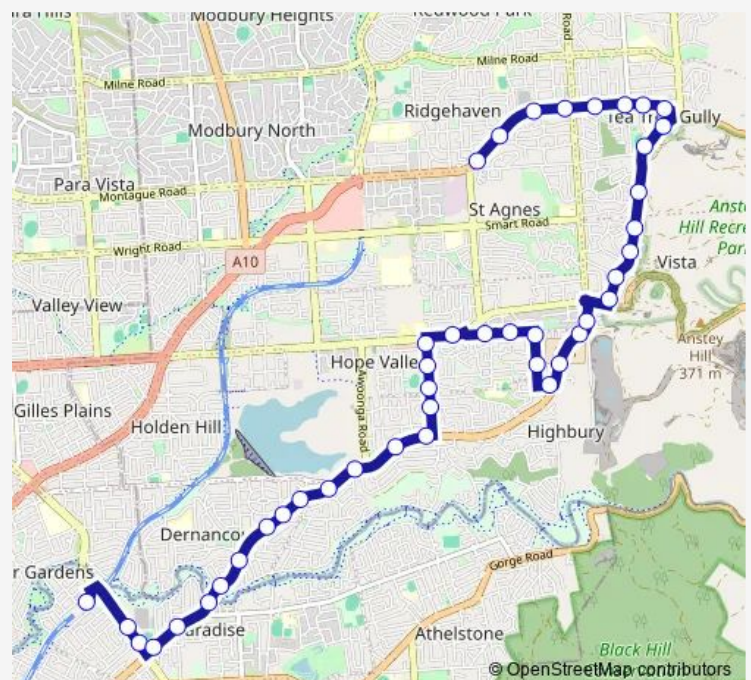

Stop 34 Lower North East Rd - North side

Stop 35 Lower North East Rd - North West side

Stop 36 Lower North East Rd - West side

Stop 36A Valley Rd - West side

Stop 37 Valley Rd - West side

Stop 37A Valley Rd - West side

Stop 37B Valley Rd - West side

Stop 38A Grand Junction Rd - North side

Stop 39 Barracks Rd - North side

### Route schedule

Zone E Paradise Interchange - North West side — Stop 47  
North East Rd - South East side

Monday 23:26

Tuesday 23:26

Wednesday 23:26

Thursday 23:26

Friday 23:26

Saturday 23:26

### Route info

Direction: Zone E Paradise Interchange - North West side

Stops: 43

Trip Duration: 0 hour 22 min

557S — Paradise Interchange to St Agnes

Stop 39A Barracks Rd - North side

Stop 40 Amber Rd - East side