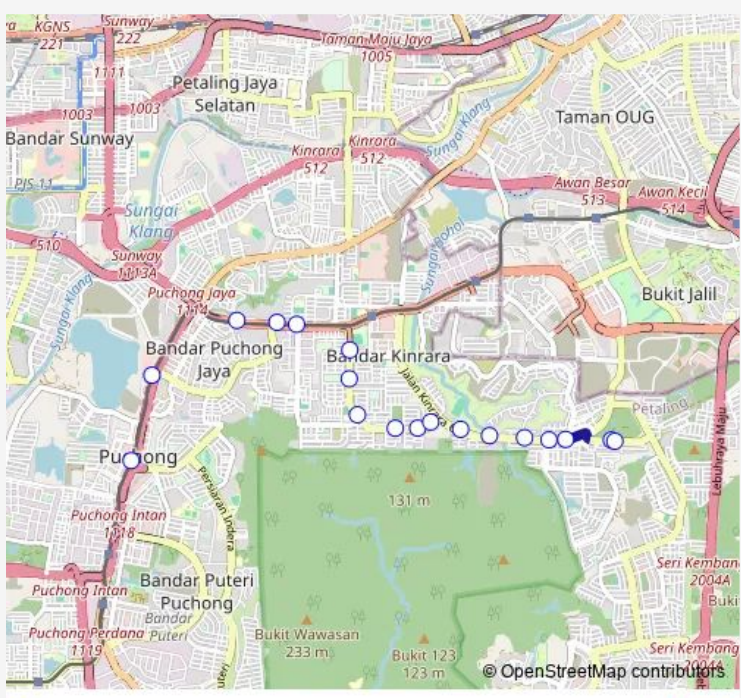

Bus T507 Bandar Kinrara

[Go to website](#)

Direction
 Tesco Puchong, Ldp — Pangsapuri Enggang, Jalan Kinrara 6
 18 stops
[Open route schedule](#)

- Tesco Puchong, Ldp
- IOI Mall, Ldp
- Petronas, Lebuhraya Bukit Jalil
- Pangsapuri Teratai, Lebuhraya Bukit Jalil
- Taman Bukit Kinrara (opp.), Persiaran Perindustrian Kinrara
- Petronas, Jalan BK 5
- 7 Eleven (Opp.), Jalan BK 5
- SMK Kinrara Seksyen 3 (opp.), Jalan BK 5
- D'Harmony Kinrara (opp.), Jalan BK 5
- Permai (1), Jalan BK 5
- Kuarters IPD Subang Jaya, Jalan BK 5
- Golf Club Kinrara, Jalan Kinrara 6
- Hening (1), Jalan Kinrara 6
- Majestika (1), Jalan Kinrara 6
- Melodi Damai Utama (1), Jalan Kinrara 6
- Simponi Kinrara (opp.), Jalan Kinrara 6
- Pangsapuri Enggang (Opp.), Jalan Kinrara 6
- Pangsapuri Enggang, Jalan Kinrara 6

Route schedule
 Tesco Puchong, Ldp — Pangsapuri Enggang, Jalan Kinrara 6

Monday	06:00
Tuesday	06:00
Wednesday	06:00
Thursday	06:00
Friday	06:00
Saturday	06:00
Sunday	06:00

Route info
 Direction: Tesco Puchong, Ldp
 Stops: 18
 Trip Duration: 17 hour 0 min

Monday 06:00

Tuesday 06:00

Wednesday 06:00

Thursday 06:00

Friday 06:00

Saturday 06:00

Sunday 06:00

Route info

Direction: Pangsapuri Enggang, Jalan Kinrara 6

Stops: 21

Trip Duration: 17 hour 0 min

T507 Bus time schedules and route maps are available in an offline PDF at busmaps.com. Use the busmaps.com website to see live bus times, train schedule or subway schedule, and step-by-step directions for all public transit in Kuala Lumpur