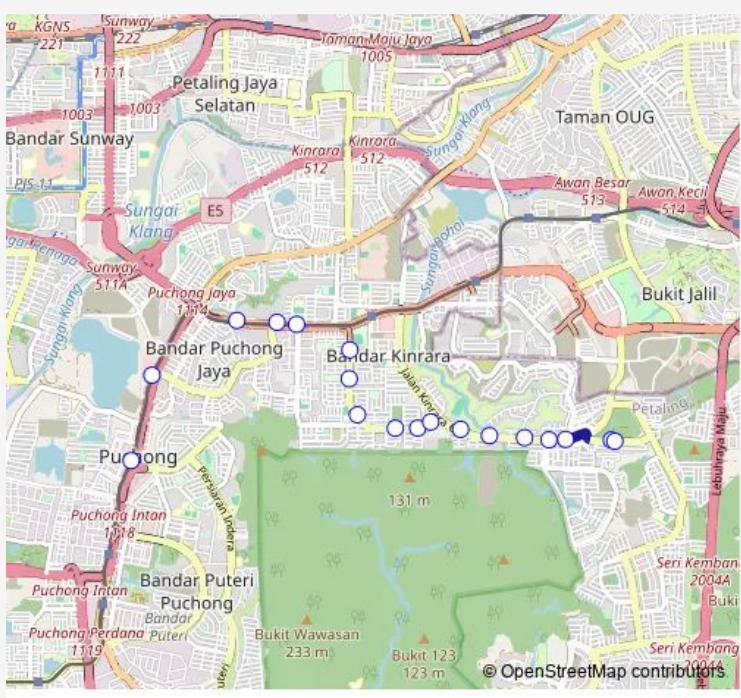

# Bus T507 Bandar Kinrara

[Go to website](#)

**Direction**  
 Tesco Puchong, Ldp — Pangsapuri Enggang, Jalan Kinrara 6  
 18 stops  
[Open route schedule](#)

- Tesco Puchong, Ldp
- IOI Mall, Ldp
- Petronas, Lebuhraya Bukit Jalil
- Pangsapuri Teratai, Lebuhraya Bukit Jalil
- Taman Bukit Kinrara (opp.), Persiaran Perindustrian Kinrara
- Petronas, Jalan BK 5
- 7 Eleven (Opp.), Jalan BK 5
- SMK Kinrara Seksyen 3 (opp.), Jalan BK 5
- D'Harmony Kinrara (opp.), Jalan BK 5
- Permai (1), Jalan BK 5
- Kuarters IPD Subang Jaya, Jalan BK 5
- Golf Club Kinrara, Jalan Kinrara 6
- Hening (1), Jalan Kinrara 6
- Majestika (1), Jalan Kinrara 6
- Melodi Damai Utama (1), Jalan Kinrara 6
- Simponi Kinrara (opp.), Jalan Kinrara 6
- Pangsapuri Enggang (Opp.), Jalan Kinrara 6
- Pangsapuri Enggang, Jalan Kinrara 6

**Route schedule**  
 Tesco Puchong, Ldp — Pangsapuri Enggang, Jalan Kinrara 6

Monday	06:00
Tuesday	06:00
Wednesday	06:00
Thursday	06:00
Friday	06:00
Saturday	06:00
Sunday	06:00

**Route info**  
 Direction: Tesco Puchong, Ldp  
 Stops: 18  
 Trip Duration: 17 hour 0 min

## Direction

Pangsapuri Enggang, Jalan Kinrara 6 — Tesco Puchong (opp.), Ldp

21 stops

[Open route schedule](#)

Pangsapuri Enggang, Jalan Kinrara 6

Simponi Kinrara, Jalan Kinrara 6

Melodi Damai Utama, Jalan Kinrara 6

## Route info

Direction: Pangsapuri Enggang, Jalan Kinrara 6

Stops: 21

Trip Duration: 17 hour 0 min

T507 Bus time schedules and route maps are available in an offline PDF at [busmaps.com](https://busmaps.com). Use the [busmaps.com](https://busmaps.com) website to see live bus times, train schedule or subway schedule, and step-by-step directions for all public transit in Kuala Lumpur