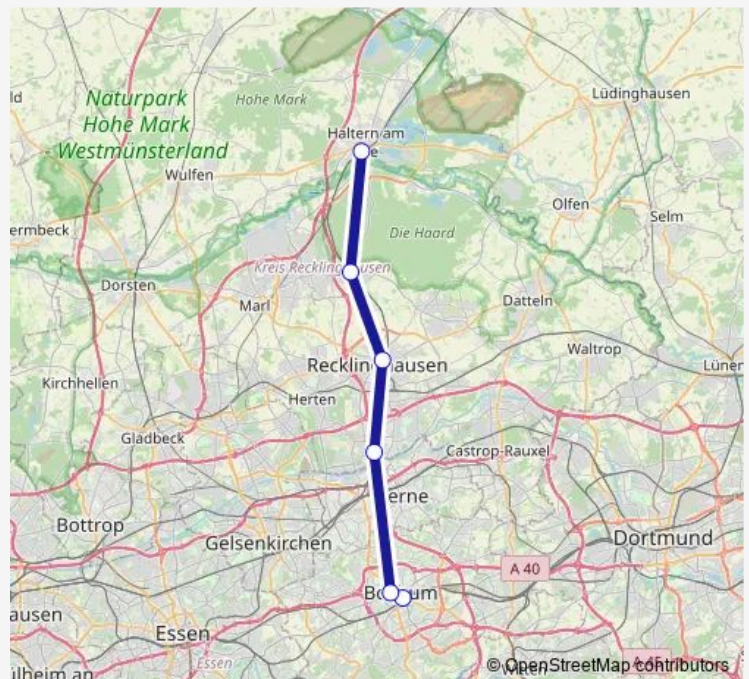

### Direction

Herne Bf — Haltern am See Bf

5 stops

[Open route schedule](#)

Herne Bf

RE Süd Bf

Recklinghausen Hbf

Marl Sinsen Bf

### Route schedule

Herne Bf — Haltern am See Bf

Monday	21:19-23:19
Tuesday	—
Wednesday	—
Thursday	—
Friday	21:19-23:19
Saturday	06:19-23:19
Sunday	07:19-23:19

### Route info

Direction: Herne Bf

Stops: 5

Trip Duration: 0 hour 25 min

■ RE41

## Direction

Haltern am See Bf — Bochum Hbf

6 stops

[Open route schedule](#)

Haltern am See Bf

Marl Sinsen Bf

Recklinghausen Hbf

RE Süd Bf