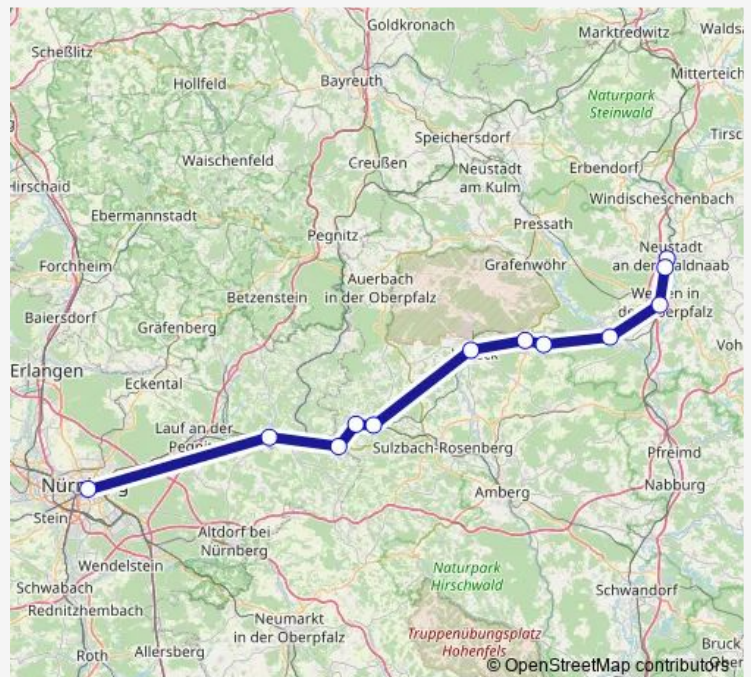

Weiden (Oberpf)

Route schedule

Neustadt (Waldnaab) — Weiden (Oberpf)

Monday 07:32

Tuesday 07:32

Wednesday 07:32

Thursday 07:32

Friday 07:32

Saturday —

Sunday —

Route info

Direction: Neustadt (Waldnaab)

Stops: 3

Trip Duration: 0 hour 8 min

■ Re41

Direction

Trip Duration: 1 hour 13 min

Direction

Weiherhammer — Neustadt (Waldnaab)

4 stops

[Open route schedule](#)

Weiherhammer

Weiden (Oberpf)

Altenstadt (Waldnaab)