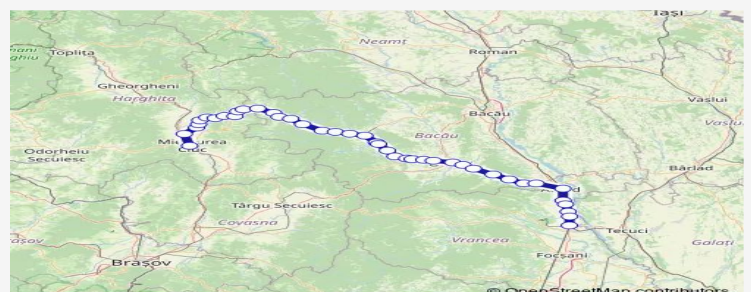

## Route schedule

Miercurea Ciuc — Mărășești

Monday	15:55
Tuesday	15:55
Wednesday	15:55
Thursday	15:55
Friday	15:55
Saturday	15:55
Sunday	15:55

## Route info

Direction: Miercurea Ciuc

Stops: 41

Trip Duration: 5 hour 22 min

Brusturoasa h.

Simbrea Hm.

Goioasa Hm.

Caralița h.