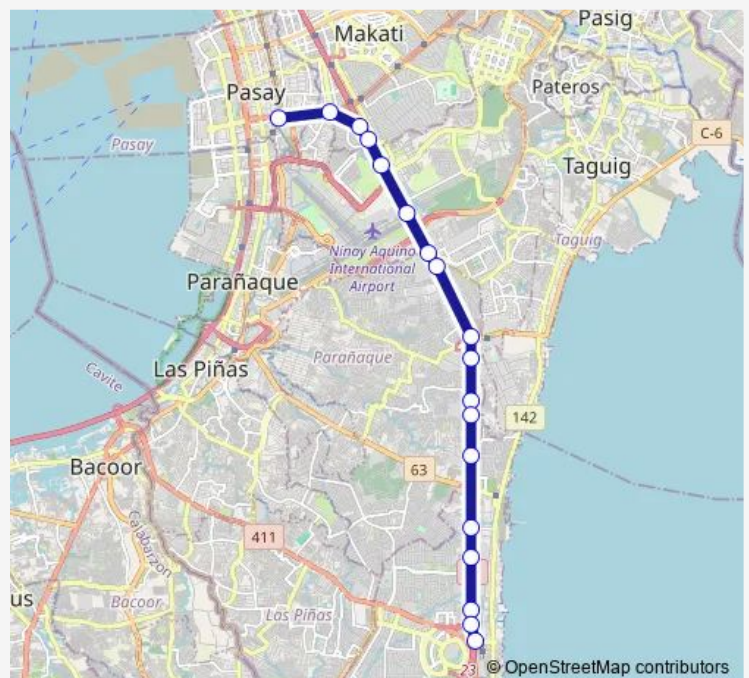

Bus Alabang Pasay Rtda

[Go to website](#)

Direction

Epifanio de los Santos Avenue, Lungsod ng Pasay — South Luzon Expressway / Montillano St Intersection, Muntinlupa City, Manila

18 stops

[Open route schedule](#)

- Epifanio de los Santos Avenue, Lungsod ng Pasay
- Epifanio de los Santos Avenue, Lungsod ng Makati, Manila
- South Luzon Expressway, Makati City, Manila
- South Luzon Expressway, Makati City, Manila
- South Luzon Expressway, Makati City, Manila
- South Luzon Expressway, Taguig City, Manila
- South Luzon Expressway, Taguig City, Manila
- E Service Rd, Parañaque City, Manila
- South Luzon Expressway, Taguig City, Manila
- South Luzon Expressway, Parañaque City, Manila
- South Luzon Expressway, Taguig City, Manila
- South Luzon Expressway, Taguig City, Manila
- South Luzon Expressway, Muntinlupa City, Manila
- South Luzon Expressway / Concepcion St, Muntinlupa City, Manila
- South Luzon Expressway, Muntinlupa City, Manila
- South Luzon Expressway, Muntinlupa City, Manila
- Alabang-South Station Ramp, Muntinlupa City, Manila
- South Luzon Expressway / Montillano St Intersection, Muntinlupa City, Manila

Route schedule

Epifanio de los Santos Avenue, Lungsod ng Pasay — South Luzon Expressway / Montillano St Intersection, Muntinlupa City, Manila

Monday	00:00
Tuesday	00:00
Wednesday	00:00
Thursday	00:00
Friday	00:00
Saturday	00:00
Sunday	00:00

Route info

Direction: Epifanio de los Santos Avenue, Lungsod ng Pasay

Stops: 18

Trip Duration: 1 hour 17 min

■ Alabang Pasay Rtda

Direction

South Luzon Expressway / Montillano St Intersection, Muntinlupa City, Manila — Epifanio de los Santos Avenue, Lungsod ng Pasay