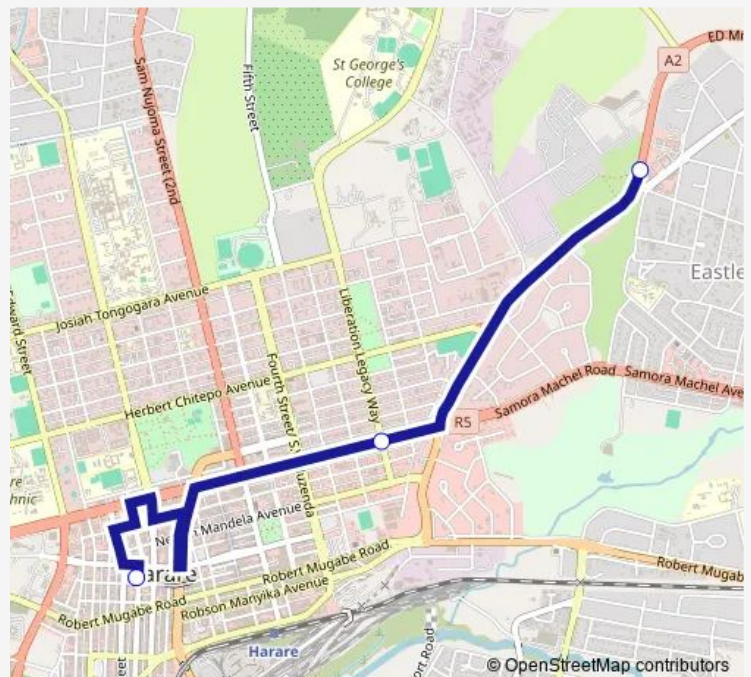

### Direction

Newlands Bus Stop — Copacabana Rank

3 stops

[Open route schedule](#)

Newlands Bus Stop

Corner Seventh Street & Samora Machel Avenue

Copacabana Rank

### Route schedule

Newlands Bus Stop — Copacabana Rank

Monday	09:59
Tuesday	09:59
Wednesday	09:59
Thursday	09:59
Friday	09:59
Saturday	09:59
Sunday	09:59

### Route info

Direction: Newlands Bus Stop

Stops: 3

Trip Duration: 0 hour 16 min

Newlands to Copacabana Rank

Communal Taxi Service time schedules and route maps are available in an offline PDF at [busmaps.com](https://busmaps.com). Use the [busmaps.com](https://busmaps.com) website to see live bus times, train schedule or subway schedule, and step-by-step directions for all public transit in Harare