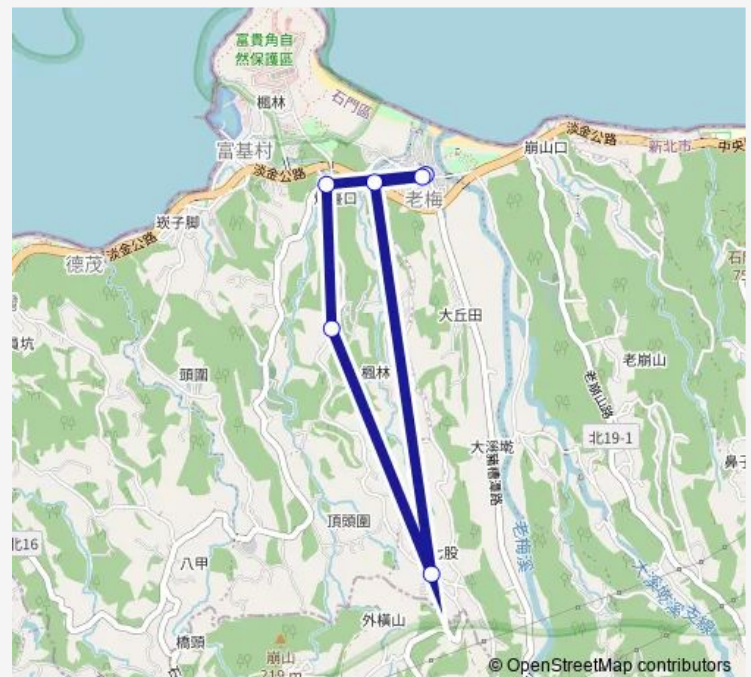

Bus F152-1740 老梅-老梅

[Go to website](#)

Direction

老梅 — 老梅

6 stops

[Open route schedule](#)

老梅

燈台口

楓林路

雙園長青安養院

龍虎山寶壇

老梅

Route schedule

老梅 — 老梅

Monday	17:40
Tuesday	17:40
Wednesday	17:40
Thursday	17:40
Friday	17:40
Saturday	—
Sunday	—

Route info

Direction: 老梅

Stops: 6

Trip Duration: 6 hour 20 min

F152-1740 — 老梅-老梅

F152-1740 Bus time schedules and route maps are available in an offline PDF at busmaps.com. Use the busmaps.com website to see live bus times, train schedule or subway schedule, and step-by-step directions for all public transit in Taipei