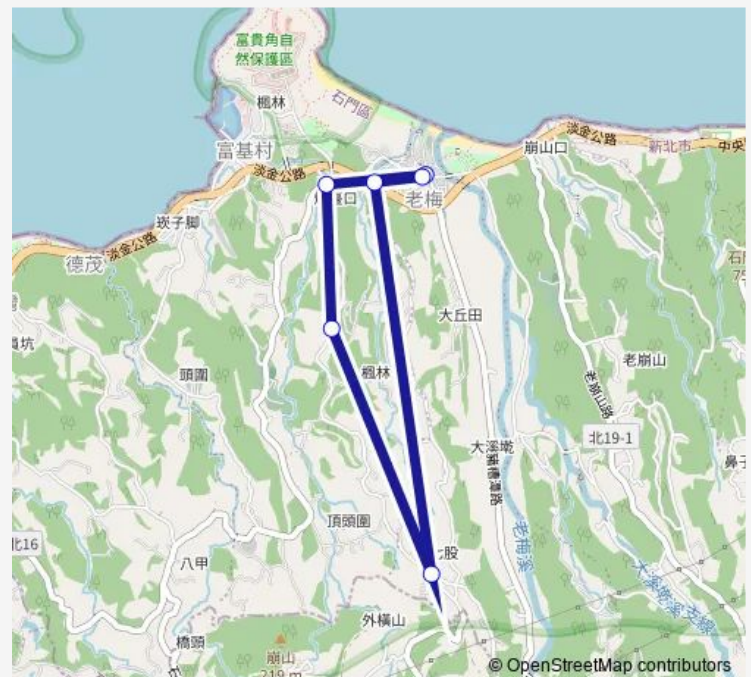

Wednesday 17:40

Thursday 17:40

Friday 17:40

Saturday —

Sunday —

Route info

Direction: 老梅

Stops: 6

Trip Duration: 6 hour 20 min

F152-1740 — 老梅-老梅

F152-1740 Bus time schedules and route maps are available in an offline PDF at busmaps.com. Use the busmaps.com website to see live bus times, train schedule or subway schedule, and step-by-step directions for all public transit in Taipei