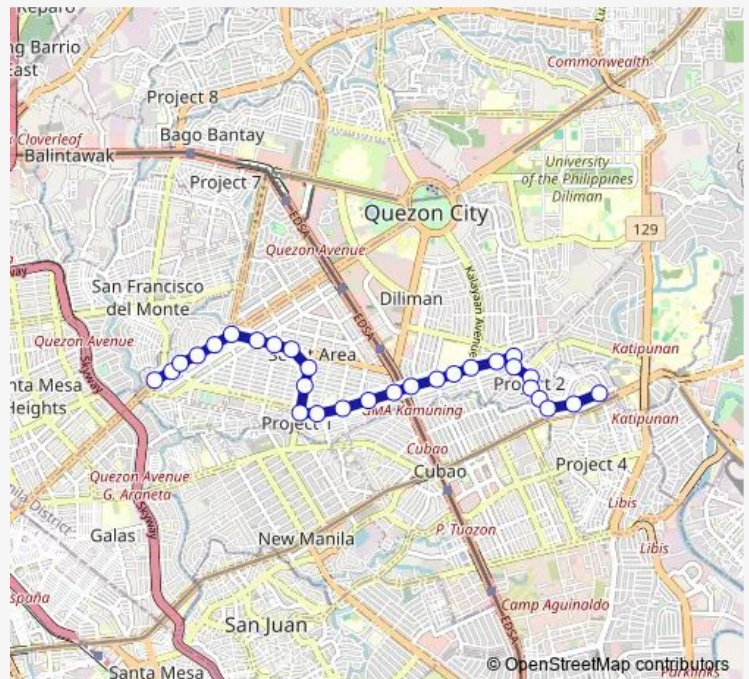

### Direction

Hayundai, Quezon Avenue, Quezon City — Molave, Quezon City, Manila

29 stops

[Open route schedule](#)

- Hayundai, Quezon Avenue, Quezon City
- Quezon Avenue / Roosevelt Avenue Intersection, Quezon City
- Fisher Mall, Quezon Avenue, Quezon City
- Quezon Avenue, Quezon City
- Quezon Avenue, Quezon City
- Quezon Avenue / West Avenue Intersection, Quezon City
- Timog Ave / Scout Santiago Intersection, Quezon City, Manila
- Scout Tobias / Timog Ave Intersection, Quezon City, Manila
- Timog Ave / Scout Tuason Intersection, Quezon City, Manila
- Scout Limbaga, Quezon City, Manila
- Tomas Morato Ave / Scout De Guia Intersection, Quezon City, Manila
- Tomas Morato Ave / Marathon
- Teodoro Gener / Kamuning Rd, Quezon City, Manila
- Judge Damien Jimenez / Kamuning Rd, Quezon City, Manila
- Kamuning Rd, Quezon City, Manila
- Kamuning Rd / Scout Rallos Extension Intersection, Quezon City, Manila

### Route schedule

Hayundai, Quezon Avenue, Quezon City — Molave, Quezon City, Manila

Monday	00:00
Tuesday	00:00
Wednesday	00:00
Thursday	00:00
Friday	00:00
Saturday	00:00
Sunday	00:00

### Route info

Direction: Hayundai, Quezon Avenue, Quezon City

Stops: 29

Trip Duration: 0 hour 35 min

■ Pantranco - Proj. 2 & 3 via Timog, Kamuning

Kamias Rd / Colonel Salgado Intersection, Quezon City,  
Manila