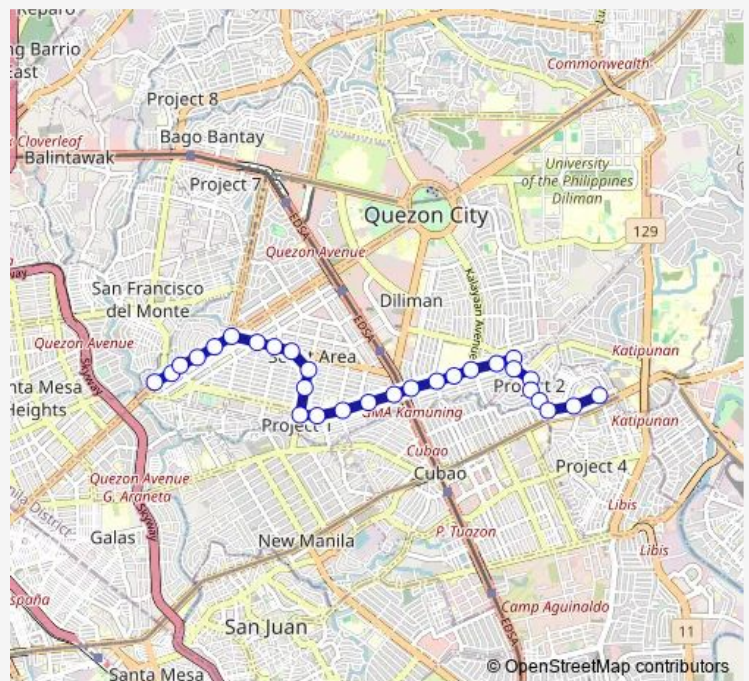

Bus Pantranco - Proj. 2 & 3 via Timog, Kamuning

[Go to website](#)

Direction

Hayundai, Quezon Avenue, Quezon City — Molave, Quezon City, Manila

29 stops

[Open route schedule](#)

- Hayundai, Quezon Avenue, Quezon City
- Quezon Avenue / Roosevelt Avenue Intersection, Quezon City
- Fisher Mall, Quezon Avenue, Quezon City
- Quezon Avenue, Quezon City
- Quezon Avenue, Quezon City
- Quezon Avenue / West Avenue Intersection, Quezon City
- Timog Ave / Scout Santiago Intersection, Quezon City, Manila
- Scout Tobias / Timog Ave Intersection, Quezon City, Manila
- Timog Ave / Scout Tuason Intersection, Quezon City, Manila
- Scout Limbaga, Quezon City, Manila
- Tomas Morato Ave / Scout De Guia Intersection, Quezon City, Manila
- Tomas Morato Ave / Marathon
- Teodoro Gener / Kamuning Rd, Quezon City, Manila
- Judge Damien Jimenez / Kamuning Rd, Quezon City, Manila
- Kamuning Rd, Quezon City, Manila
- Kamuning Rd / Scout Rallos Extension Intersection, Quezon City, Manila

Route schedule

Hayundai, Quezon Avenue, Quezon City — Molave, Quezon City, Manila

Monday	00:00
Tuesday	00:00
Wednesday	00:00
Thursday	00:00
Friday	00:00
Saturday	00:00
Sunday	00:00

Route info

Direction: Hayundai, Quezon Avenue, Quezon City

Stops: 29

Trip Duration: 0 hour 35 min

■ Pantranco - Proj. 2 & 3 via Timog, Kamuning

Kamias Rd / Colonel Salgado Intersection, Quezon City,
Manila

Kamias Rd / Maliksi St Intersection, Quezon City, Manila

Kamias Rd / K-I Intersection, Quezon City, Manila