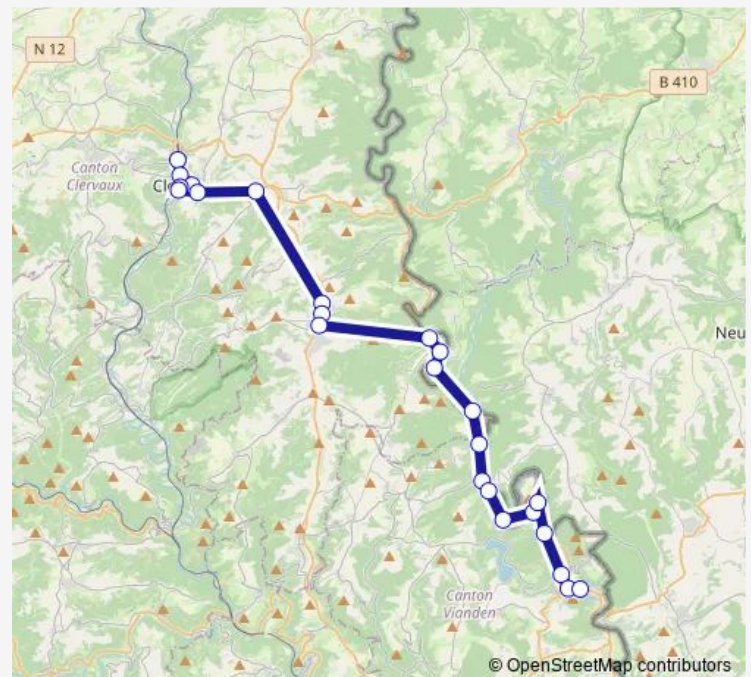

### Route schedule

Vianden, Gare — Clervaux, Gare

Monday 07:35

Tuesday 07:35

Wednesday 07:35

Thursday 07:35

Friday 07:35

Saturday —

### Route info

Direction: Vianden, Gare

Stops: 24

Trip Duration: 0 hour 41 min

■ A20

BusMaps

Clervaux, Postes

Clervaux, Maison de Retraite

## Route info

Direction: Clervaux, Gare

Stops: 24

Trip Duration: 0 hour 42 min

A20 Bus time schedules and route maps are available in an offline PDF at [busmaps.com](https://busmaps.com). Use the [busmaps.com](https://busmaps.com) website to see live bus times, train schedule or subway schedule, and step-by-step directions for all public transit in Clervaux