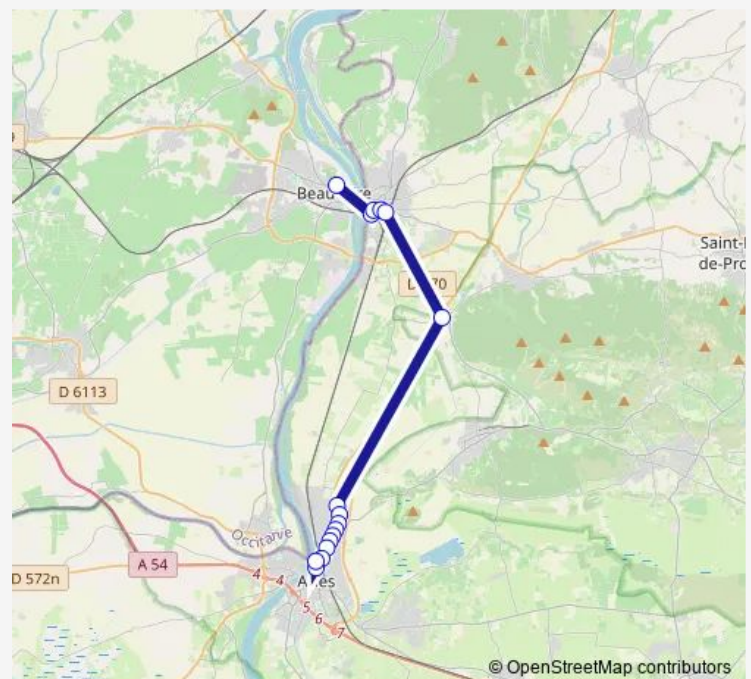

Saxy

Stalingrad

Gorodiche

Gare Sncf

### Route schedule

Lycée Paul Langevin — Gare Sncf

Monday 08:05-21:30

Tuesday 08:05-21:30

Wednesday 08:05-21:30

Thursday 08:05-21:30

Friday 08:05-21:30

Saturday 08:05-21:30

### Route info

Direction: Lycée Paul Langevin

Stops: 16

Trip Duration: 0 hour 30 min

A20 — Agglo 20 - Arles Gare Sncf <> Tarascon Gare Sncf

BusMaps

## Route info

Direction: Camargue

Stops: 19

Trip Duration: 0 hour 43 min

A20 Bus time schedules and route maps are available in an offline PDF at [busmaps.com](https://busmaps.com). Use the [busmaps.com](https://busmaps.com) website to see live bus times, train schedule or subway schedule, and step-by-step directions for all public transit in Arles