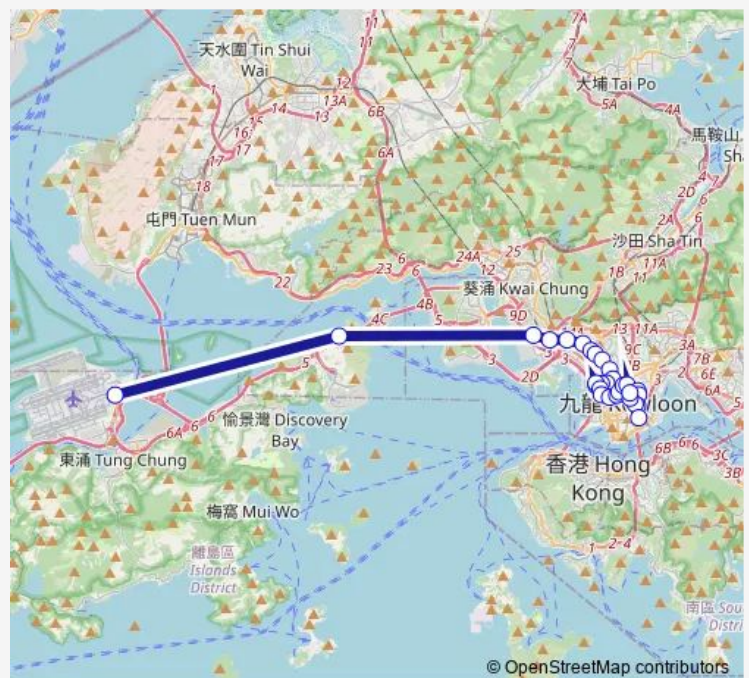

[Ctb] Mong KOK Market, Argyle Street[[Kmb+Ctb] Mongkok Market Complex/
Mong KOK Market, Argyle Street[[Kmb] Mongkok Market Complex

Route schedule

[Ctb] Airport (Ground Transportation Centre)[Lwb] Airport (GTC) BUS Terminus — [Ctb] Hung HOM Station[[Kmb] Hung HOM Station BUS Terminus

Monday	22:00-24:00
Tuesday	22:00-24:00
Wednesday	22:00-24:00
Thursday	22:00-24:00
Friday	22:00-24:00
Saturday	22:00-24:00
Sunday	22:00-24:00

Route info

Direction: [Ctb] Airport (Ground Transportation Centre)[Lwb] Airport (GTC) BUS Terminus

Stops: 29

Trip Duration: 1 hour 47 min

■ A20 — Hung HOM Station - Airport (Ground Transportation Centre)

[Ctb] Ming KEI College, Cherry Street[[Kmb+Ctb] Ming KEI College/
Ming KEI College, Cherry Street[[Kmb] Ming KEI College