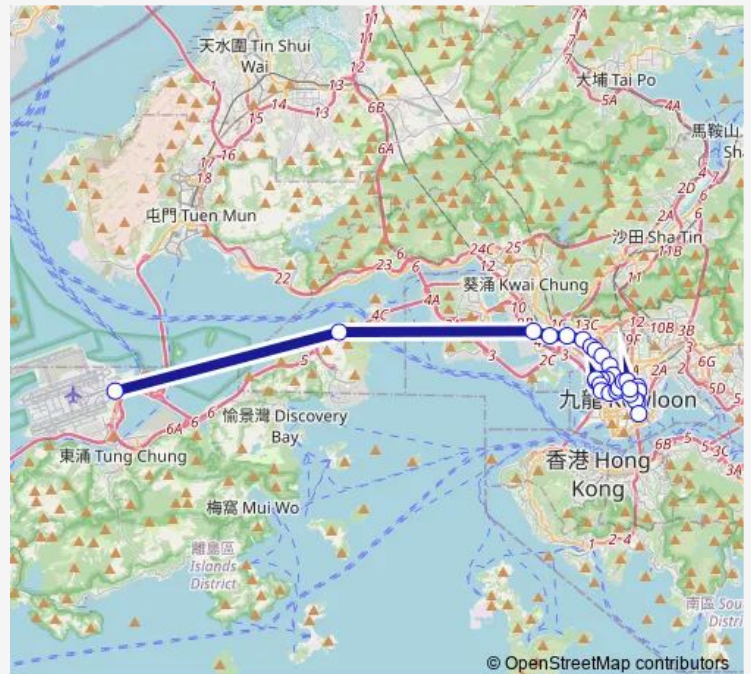

[Ctb] Mong KOK Market, Argyle Street[Kmb+Ctb] Mongkok Market Complex/<Br>Mong KOK Market, Argyle Street[Kmb] Mongkok Market Complex

**Route schedule**

[Ctb] Airport (Ground Transportation Centre)[Lwb] Airport (GTC) BUS Terminus — [Ctb] Hung HOM Station[Kmb] Hung HOM Station BUS Terminus

Monday	22:00-24:00
Tuesday	22:00-24:00
Wednesday	22:00-24:00
Thursday	22:00-24:00
Friday	22:00-24:00
Saturday	22:00-24:00
Sunday	22:00-24:00

**Route info**

Direction: [Ctb] Airport (Ground Transportation Centre)[Lwb] Airport (GTC) BUS Terminus

Stops: 29

Trip Duration: 1 hour 48 min

■ A20 — Hung HOM Station - Airport (Ground Transportation Centre)

[Ctb] Ming KEI College, Cherry Street[[Kmb+Ctb] Ming KEI College/<Br>Ming KEI College, Cherry Street[[Kmb] Ming KEI College