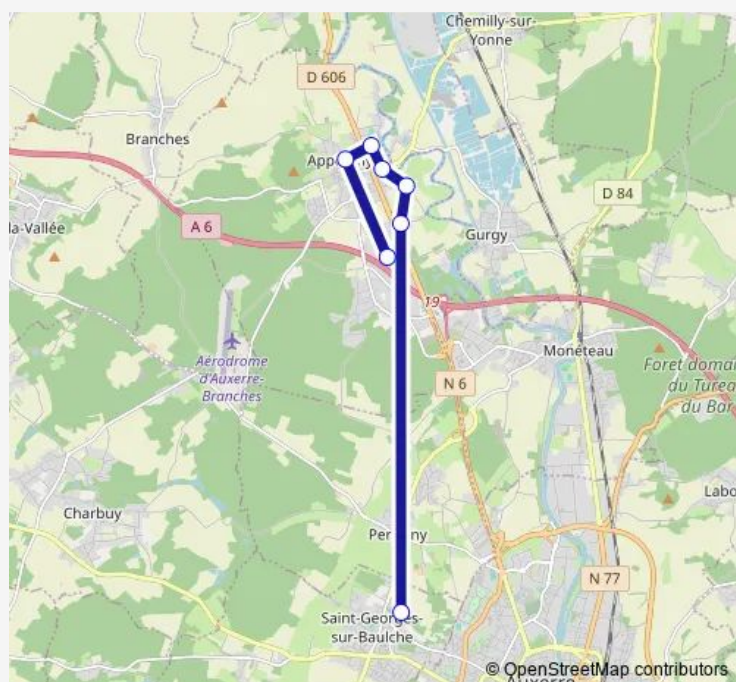

Bus A20 ST Georges / Baulche <> Appoigny

[Go to website](#)

Direction

Saint Georges SUR Baulche Collège Jean B — Appoigny
Chemin Ruelle Pizze

7 stops

[Open route schedule](#)

Saint Georges SUR Baulche Collège Jean B

Monday 16:53

Tuesday 16:53

Wednesday 12:05

Thursday 16:53

Friday 16:53

Saturday —

Sunday —

Route info

Direction: Saint Georges SUR Baulche Collège Jean B

Stops: 7

Trip Duration: 0 hour 31 min

A20 — ST Georges / Baulche <> Appoigny

Direction

Appoigny Les Sureaux — Saint Georges SUR Baulche Collège Jean B

7 stops

Sunday —

Route info

Direction: Appoigny Les Sureaux

Stops: 7

Trip Duration: 0 hour 29 min

A20 Bus time schedules and route maps are available in an offline PDF at busmaps.com. Use the busmaps.com website to see live bus times, train schedule or subway schedule, and step-by-step directions for all public transit in Auxerre