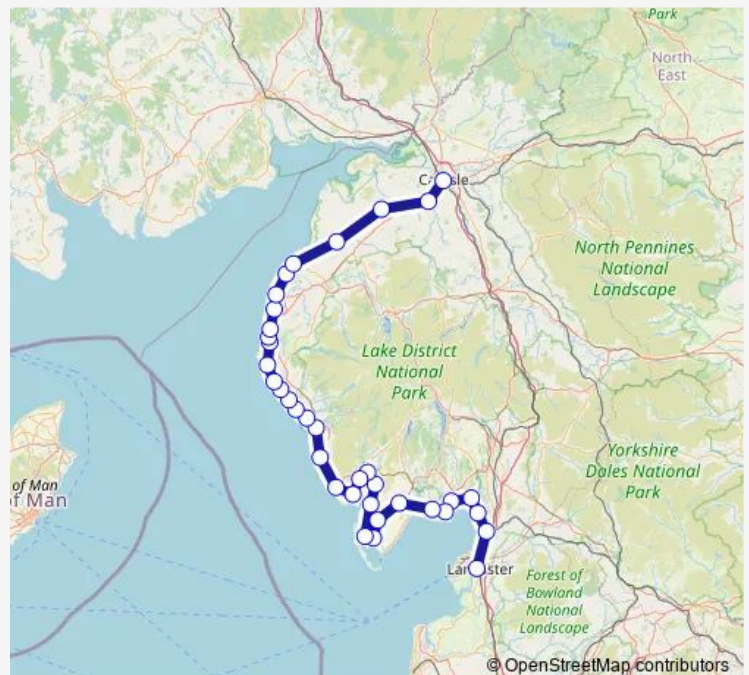

Ravenglass

Drigg

Seascale

Route schedule

Lancaster — Carlisle

Monday 10:13-19:13

Tuesday 10:13-19:13

Wednesday 10:13-19:13

Thursday 10:13-19:13

Friday 10:13-19:13

Saturday 10:13-13:01

Sunday 10:11-16:03

Route info

Direction: Lancaster

Stops: 36

Trip Duration: 3 hour 47 min

Harrington

Workington

Flimby

Maryport

Aspatria

Wigton

Dalston (Cumbria)

Carlisle