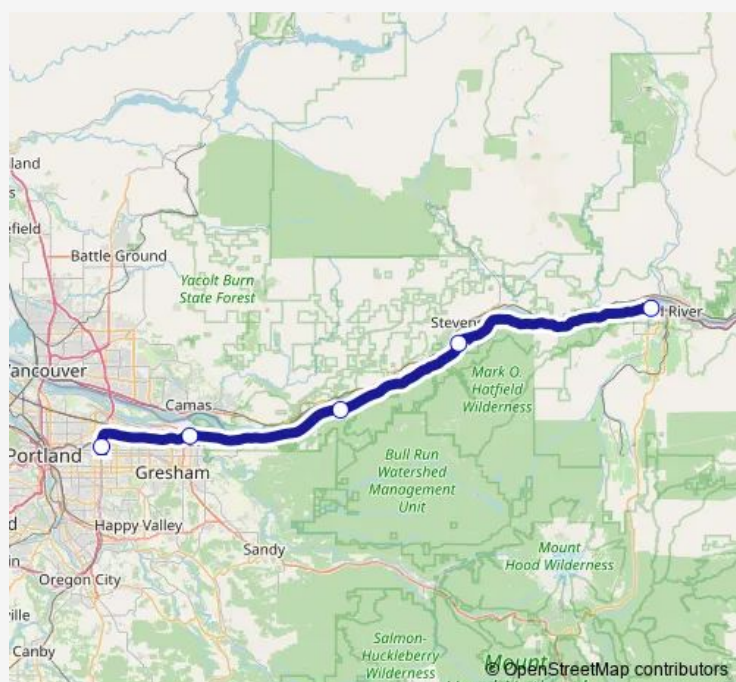

Thursday 07:20-18:40

Friday 07:20-18:40

Saturday 07:20-18:40

Sunday 07:20-18:40

Route info

Direction: Gateway Transit Center

Stops: 5

Trip Duration: 1 hour 10 min

Columbia Gorge Express

Direction

CAT Transit Center - Hood River — Gateway Transit Center

5 stops

[Open route schedule](#)

CAT Transit Center - Hood River

Thunder Island Brewing Company

Multnomah Falls

Troutdale (900 Block NW Frontage Rd)

Gateway Transit Center

Route schedule

CAT Transit Center - Hood River — Gateway Transit Center

Monday 06:00-17:30

Tuesday 06:00-17:30

Wednesday 06:00-17:30

Thursday 06:00-17:30

Friday 06:00-17:30

Saturday 06:00-17:30

Sunday 06:00-17:30

Route info

Direction: CAT Transit Center - Hood River

Stops: 5

Trip Duration: 1 hour 10 min

Bus time schedules and route maps are available in an offline PDF at busmaps.com. Use the busmaps.com website to see live bus times, train schedule or subway schedule, and step-by-step directions for all public transit in Stevenson