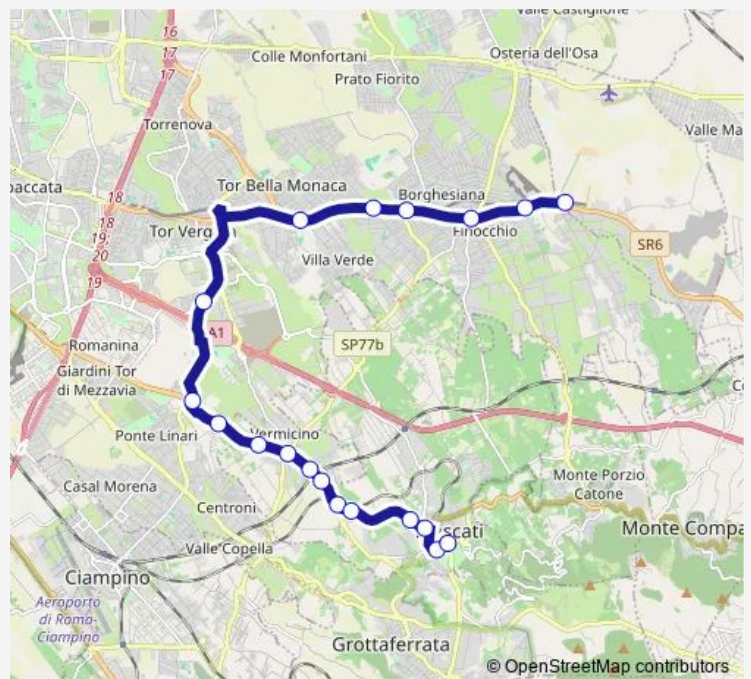

Roma | Via Tuscolana (Ponte Linari) # f13246

Roma | Via Tuscolana Via Anile # f13104

Frascati | Via Tuscolana Via Acqua Acetosa # f13105

Frascati | Via Tuscolana Via Vermicino # f13082

Frascati | Via Tuscolana Via Lovanio # f13083

Frascati | Via Tuscolana (Ponte Napoli) # f13084

Frascati | Via Tuscolana Via Sale' # f13085

Frascati | Via Tuscolana Via Grotte Maria # f13086

Frascati | Via Tuscolana Via Fermi # f13087

Frascati | Ospedale San Sebastiano # f13088

Frascati | Viale V.Veneto (bus parking) # f12959

Frascati | Piazza Marconi # f12858

Route schedule

Monte Compatri | Stazione Metro C # f00080 — Frascati | Piazza Marconi # f12858

Monday	—
Tuesday	—
Wednesday	—
Thursday	—
Friday	—
Saturday	07:00
Sunday	—

Route info

Direction: Monte Compatri | Stazione Metro C # f00080

Stops: 19

Trip Duration: 0 hour 35 min

Pantano Metro C - Frascati # Sg554d

Bus time schedules and route maps are available in an offline PDF at busmaps.com. Use the busmaps.com website to see live bus times, train schedule or subway schedule, and step-by-step directions for all public transit in Rome