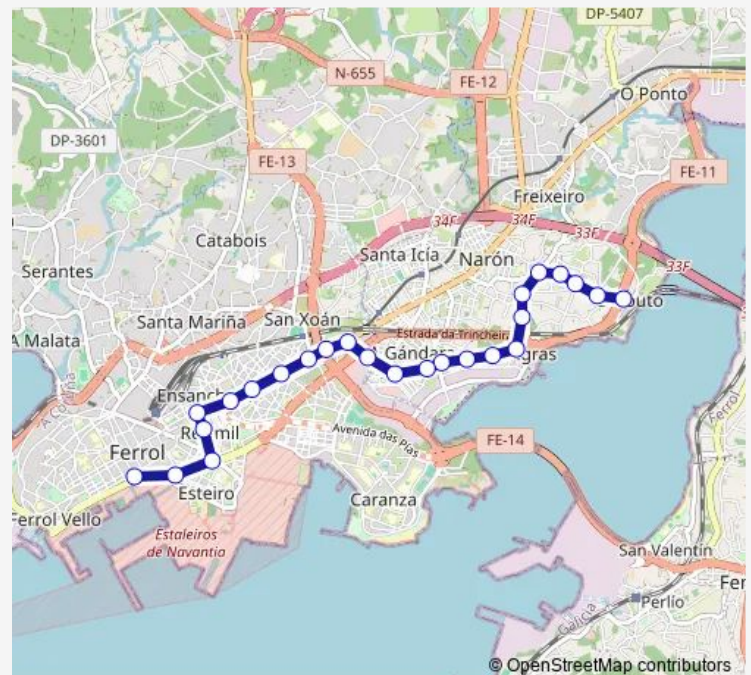

Rosario

Route schedule

Praza De Galicia — Couto

Monday 07:30-21:30

Tuesday 07:30-21:30

Wednesday 07:30-21:30

Thursday 07:30-21:30

Friday 07:30-21:30

Saturday 07:30-21:30

Sunday —

Route info

Direction: Praza De Galicia

Stops: 23

Trip Duration: 0 hour 21 min

Cruce Picota

Couto

Direction

Couto — Praza De Galicia

25 stops

[Open route schedule](#)

Couto

Cruce Picota

Rosario

Parrillada