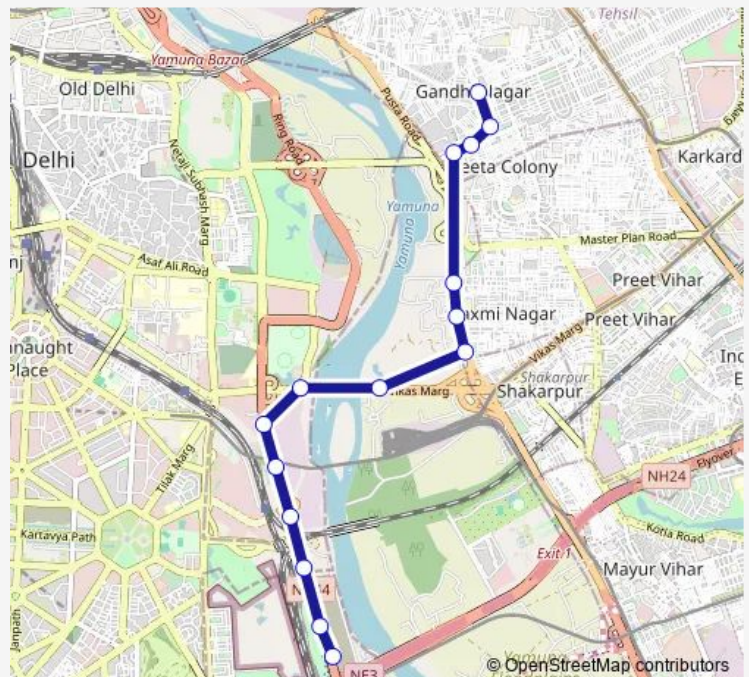

Bank Enclave

St. Lawrence School

Geeta Colony Block 5

Geeta Colony

Jheel Terminal

Route schedule

Millennium Depot Gate 6 — Jheel Terminal

Monday 08:35-19:50

Tuesday 08:35-19:50

Wednesday 08:35-19:50

Thursday 08:35-19:50

Friday 08:35-19:50

Saturday 08:35-19:50

Sunday 08:35-19:50

Route info

Direction: Millennium Depot Gate 6

Stops: 15

Trip Duration: 0 hour 34 min

■ 310Inkstlup

BusMaps

310Inkstlup Bus time schedules and route maps are available in an offline PDF at busmaps.com. Use the busmaps.com website to see live bus times, train schedule or subway schedule, and step-by-step directions for all public transit in New Delhi