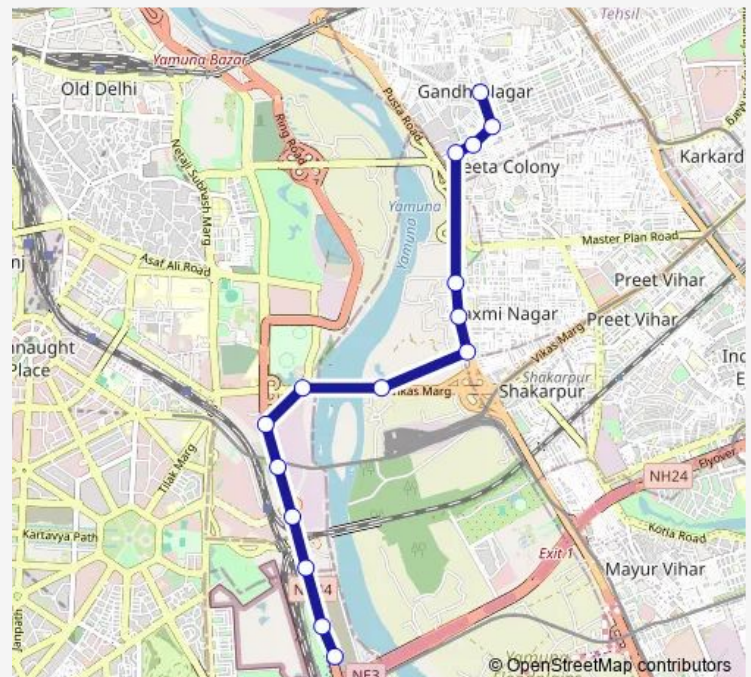

### Route schedule

Millennium Depot Gate 6 — Jheel Terminal

Monday 08:35-19:50

Tuesday 08:35-19:50

Wednesday 08:35-19:50

Thursday 08:35-19:50

Friday 08:35-19:50

Saturday 08:35-19:50

Sunday 08:35-19:50

### Route info

Direction: Millennium Depot Gate 6

Stops: 15

Trip Duration: 0 hour 34 min

■ 310Inkstlup

BusMaps

310Inkstlup Bus time schedules and route maps are available in an offline PDF at busmaps.com. Use the busmaps.com website to see live bus times, train schedule or subway schedule, and step-by-step directions for all public transit in New Delhi