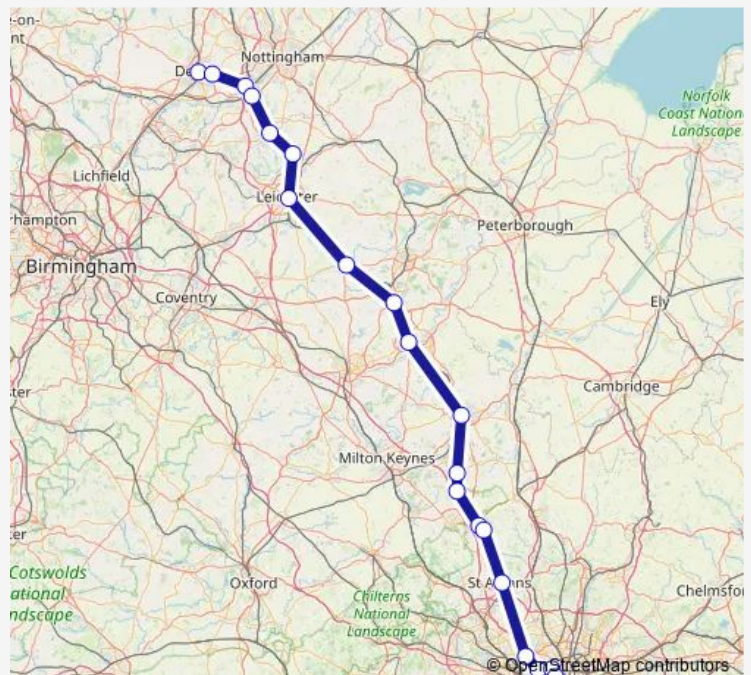

Rail Em:Dby->Stp EM train service from DBY to Stp

[Go to website](#)

Direction

Derby — London St Pancras International

20 stops

[Open route schedule](#)

- Derby
- Spondon
- Nottingham
- Beeston
- East Midlands Parkway
- Loughborough (Leics)
- Sileby
- Leicester
- Market Harborough
- Kettering
- Wellingborough
- Bedford
- Flitwick
- Luton
- Luton Airport Parkway
- St Albans City
- Hendon
- West Hampstead Thameslink
- Kentish Town
- London St Pancras International

Route schedule

Derby — London St Pancras International

Monday	04:18
Tuesday	04:18
Wednesday	04:18
Thursday	04:18
Friday	04:18
Saturday	—
Sunday	—

Route info

Direction: Derby

Stops: 20

Trip Duration: 2 hour 16 min

■ Em:Dby->Stp — EM train service from DBY to Stp

Direction

Derby — London St Pancras International

20 stops

[Open route schedule](#)

Derby

Spondon

Long Eaton

Route info

Direction: Derby

Stops: 20

Trip Duration: 2 hour 14 min

Direction

Derby — London St Pancras International

20 stops

[Open route schedule](#)