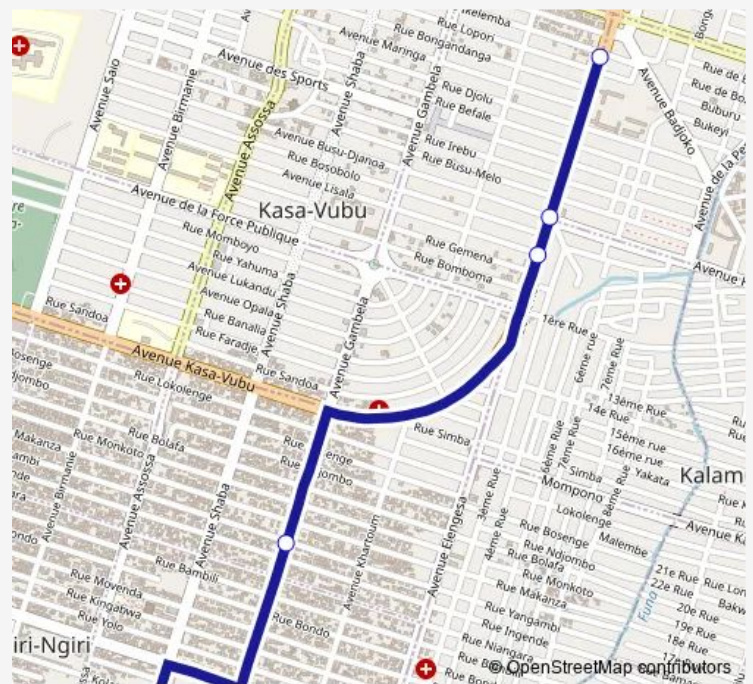

### Direction

unknown — unknown

5 stops

[Open route schedule](#)

unknown

unknown

unknown

unknown

### Route schedule

unknown — unknown

Monday 15:58

Tuesday 15:58

Wednesday 15:58

Thursday 15:58

Friday 15:58

Saturday —

### Route info

Direction: unknown

Stops: 5

Trip Duration: 0 hour 16 min

■ Ngiri Ngiri\_TO \_ Victoire

**Direction**

unknown — unknown

7 stops

**Route schedule**

unknown — unknown

Monday 16:21

Tuesday 16:21

Wednesday 16:21

Thursday 16:21

Friday 16:21

Saturday —