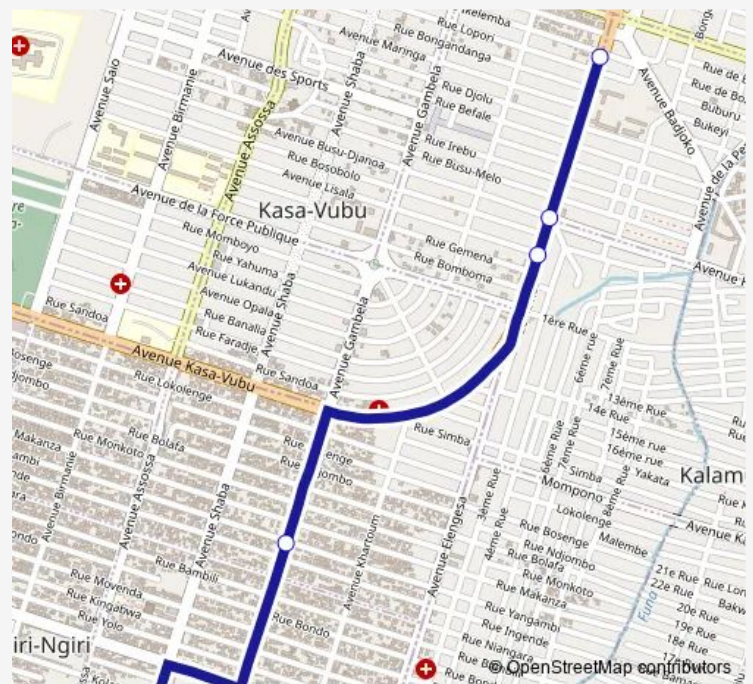

### Direction

unknown — unknown

5 stops

[Open route schedule](#)

unknown

unknown

unknown

unknown

### Route schedule

unknown — unknown

Monday 15:58

Tuesday 15:58

Wednesday 15:58

Thursday 15:58

Friday 15:58

Saturday —

### Route info

Direction: unknown

Stops: 5

Trip Duration: 0 hour 16 min

■ Ngiri Ngiri\_TO \_ Victoire

**Direction**

unknown — unknown

7 stops