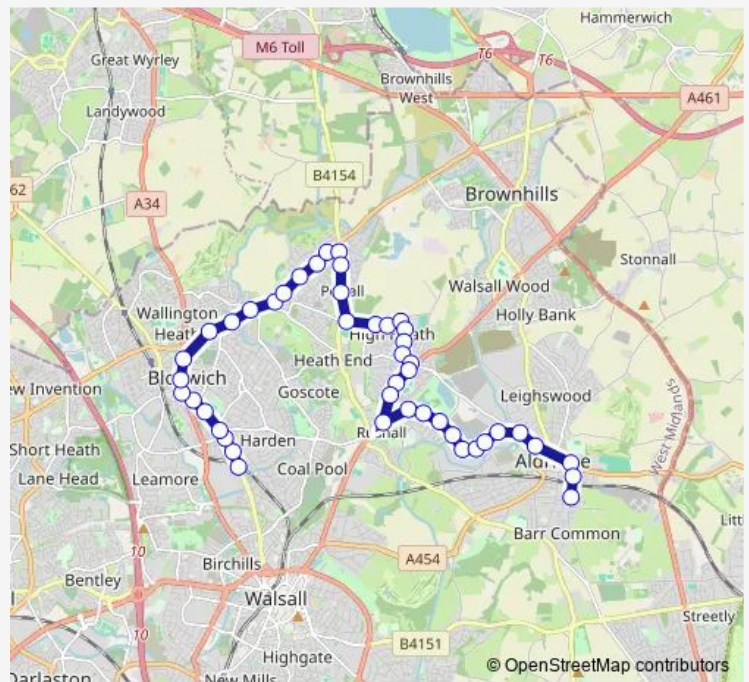

Millfield Avenue

Stoney Lane

Millers Walk

Clockmill Rd

Shortlands Lane

School Lane

Finger Post

Finger Post

Thursday 07:50

Friday 07:50

Saturday —

Sunday —

Route info

Direction: Bloxwich Industrial Estate

Stops: 45

Trip Duration: 0 hour 48 min

The Drive

Somerfield Close

Coalheath Lane

Lichfield Rd

Kings Road

Linley Rd

Edinburgh Drive

Rufford Way

Monday 15:40

Tuesday 15:40

Wednesday 15:40

Thursday 15:40

Friday 15:40

Saturday —

Sunday —

Route info