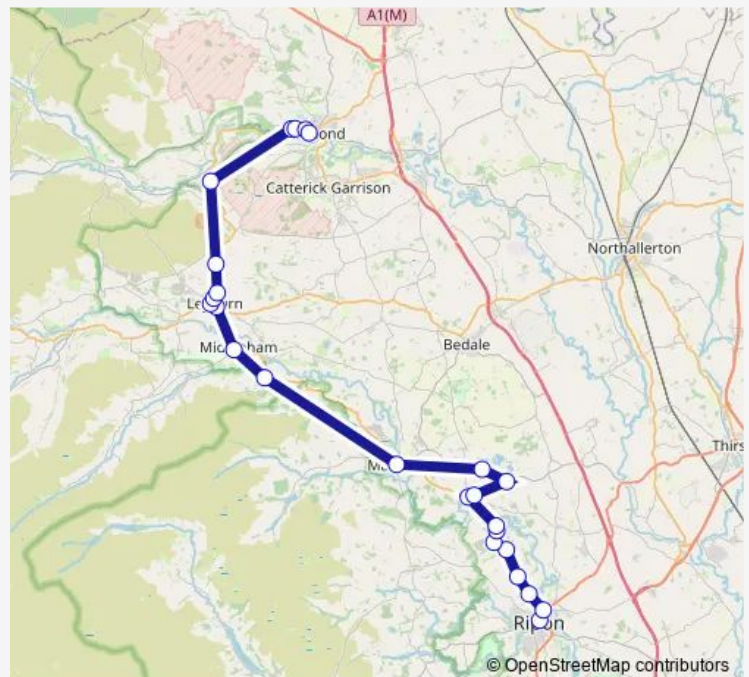

### Route schedule

Bus Station Stand 3 — Market Place

Monday 09:23-18:05

Tuesday 09:23-18:05

Wednesday 09:23-18:05

Thursday 09:23-18:05

Friday 09:23-18:05

Saturday 09:23-18:05

### Route info

Direction: Bus Station Stand 3

Stops: 25

Trip Duration: 1 hour 37 min

■ 159 — Ripon - Richmond

Whitcliffe Place

The Old Convent

Victoria Road