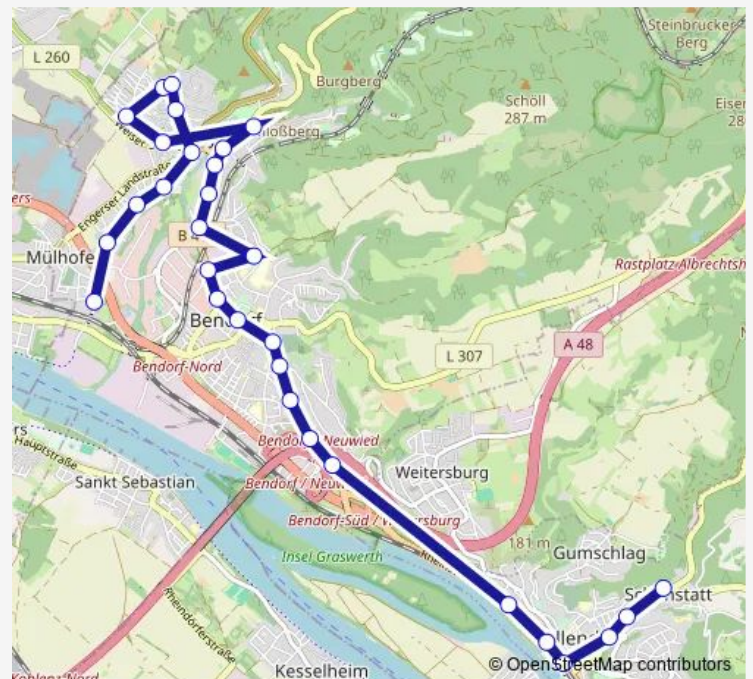

Direction

Bendorf (Rhein) Mülhofen Feuerwehr — Bendorf (Rhein) Schulzentrum

10 stops

[Open route schedule](#)

Bendorf (Rhein) Mülhofen Feuerwehr

Bendorf (Rhein) Mülhofen Am Hammerwerk

Bendorf (Rhein) Mülhofen Falkenstraße

Bendorf (Rhein) Mülhofen An der Rothen Mühle

Bendorf (Rhein) Sayn Lossenweg

Bendorf (Rhein) Sayn Schlossstraße

Bendorf (Rhein) Sayn Am Sayner Bahnhof

Bendorf (Rhein) Sayn Koblenz-Olper-Straße

Bendorf (Rhein) Nord

Bendorf (Rhein) Schulzentrum

Route schedule

Bendorf (Rhein) Mülhofen Feuerwehr — Bendorf (Rhein) Schulzentrum

Monday 07:34

Tuesday 07:34

Wednesday 07:34

Thursday 07:34

Friday 07:34

Saturday —

Sunday —

Route info

Direction: Bendorf (Rhein) Mülhofen Feuerwehr

Stops: 10

Trip Duration: 0 hour 14 min