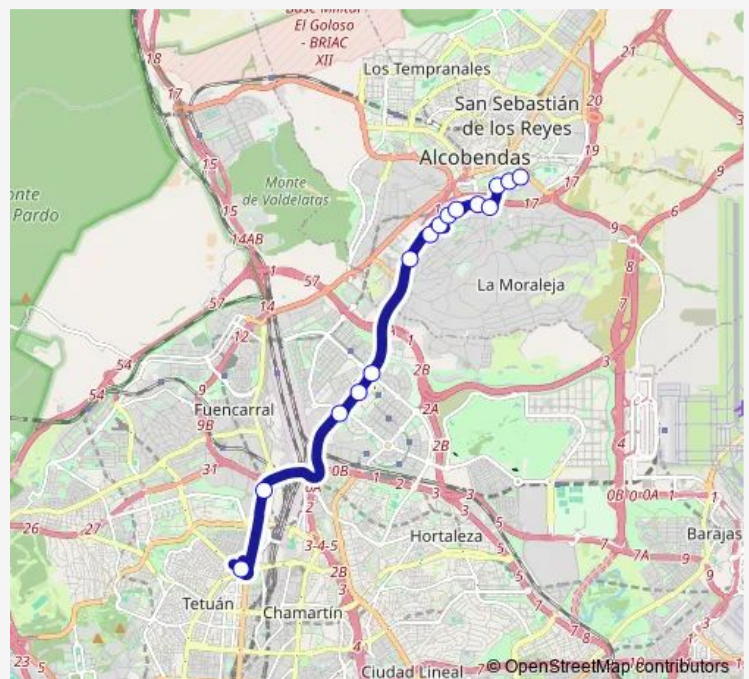

Av.Bruselas-Centro Comercial

Av.Bruselas-Est.La Moraleja

Av.Bruselas-Salvia

Av.Vega-Francisca Delgado

Av.Vega-Anabel Segura

Av.Vega-Av.Barajas

Route schedule

Intercambiador DE Plaza Castilla — Av.Vega-Av.Barajas

Monday 04:45-21:30

Tuesday 04:45-21:30

Wednesday 04:45-21:30

Thursday 04:45-21:30

Friday 04:45-21:30

Saturday —

Sunday —

Route info

Direction: Intercambiador DE Plaza Castilla

Stops: 15

Trip Duration: 0 hour 20 min

Direction

Av.Vega-Av.Barajas — Intercambiador DE Plaza Castilla

18 stops

[Open route schedule](#)

Av.Vega-Av.Barajas

Saturday —

Sunday —

Route info

Direction: Av.Vega-Av.Barajas

Stops: 18

Trip Duration: 0 hour 30 min

159 Bus time schedules and route maps are available in an offline PDF at busmaps.com. Use the busmaps.com website to see live bus times, train schedule or subway schedule, and step-by-step directions for all public transit in Alcobendas