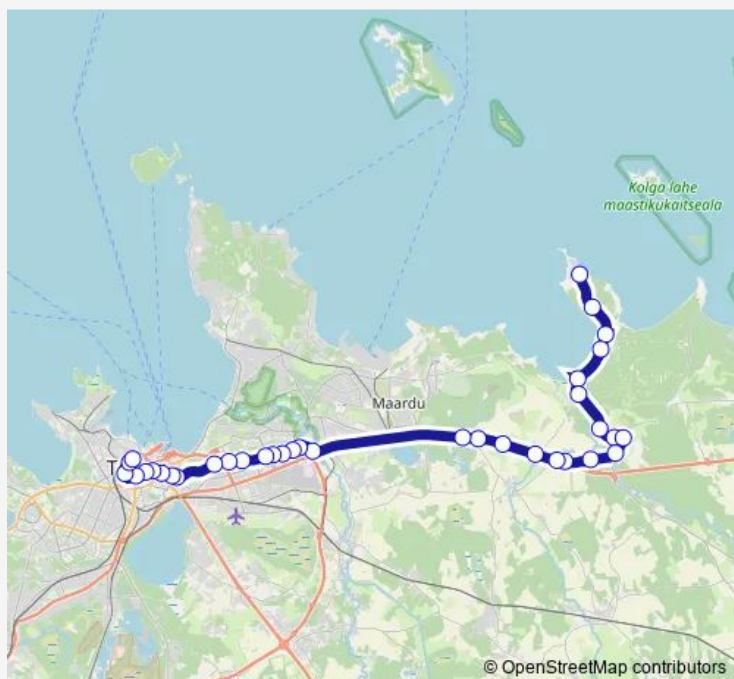

### Route schedule

Balti jaam 5 (train station) — Neeme

Monday	17:55
Tuesday	17:55
Wednesday	17:55
Thursday	17:55
Friday	17:55
Saturday	—
Sunday	—

### Route info

Direction: Balti jaam 5 (train station)

Stops: 33

Trip Duration: 1 hour 4 min

159 — Jõelähtme - Ihasalu - Neeme

BusMaps

Koeralooga

Neeme tee