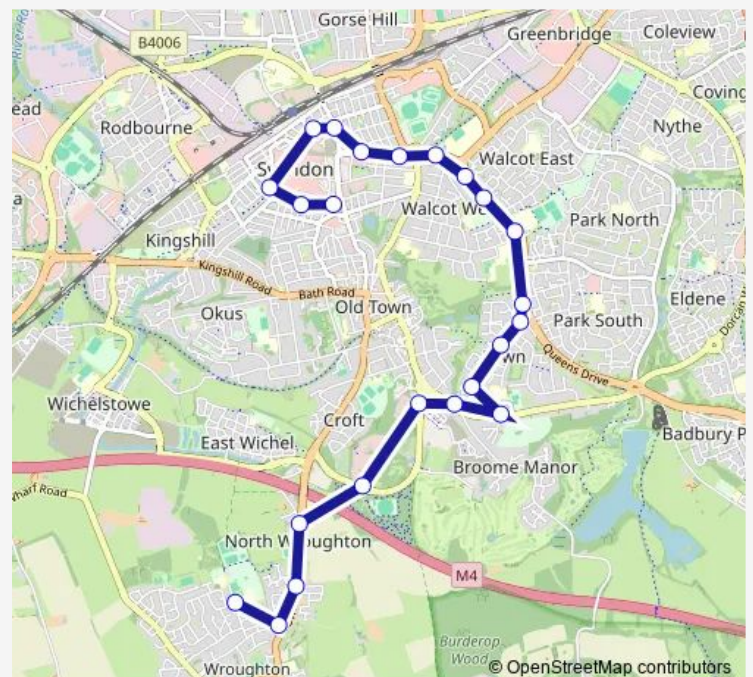

### Direction

Ridgeway School — Regent Circus

23 stops

[Open route schedule](#)

Ridgeway School

Berkeley Road

Lister Road

Woodland View

### Route schedule

Ridgeway School — Regent Circus

Monday 15:25

Tuesday 15:25

Wednesday 15:25

Thursday 15:25

Friday 15:25

Saturday —

### Route info

Direction: Ridgeway School

Stops: 23

Trip Duration: 0 hour 27 min

159 — Ridgeway School - Swindon

Commercial Road

Regent Circus