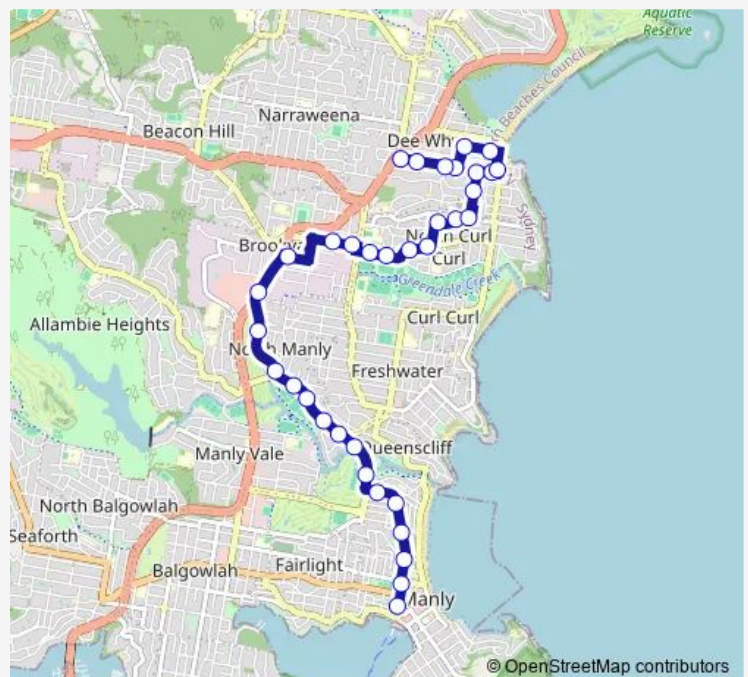

### Direction

Manly Wharf, Belgrave St, Stand G — Dee Why Grand Shopping Centre, Pacific Pde

35 stops

[Open route schedule](#)

Manly Wharf, Belgrave St, Stand G

Manly Tennis Club, Belgrave St

Pittwater Rd Opp Steinton St

Winbourne Rd Before Harbord Rd

Abbott Rd Opp Denzil Joyce Oval

Abbott Rd Opp Reub Hudson Oval

Pitt Rd At Fairport St

### Route schedule

Manly Wharf, Belgrave St, Stand G — Dee Why Grand Shopping Centre, Pacific Pde

Monday 08:57-17:57

Tuesday 08:57-17:57

Wednesday 09:20-16:10

Thursday 09:20-16:10

Friday 09:20-16:10

Saturday 08:18-18:08

### Route info

Direction: Manly Wharf, Belgrave St, Stand G

Stops: 35

Trip Duration: 0 hour 26 min

159 — Prepay-Only - Dee Why to Manly

Pitt Rd Before Playfair Rd

Parr Av At Playfair Rd

Parr Av At Headland Rd