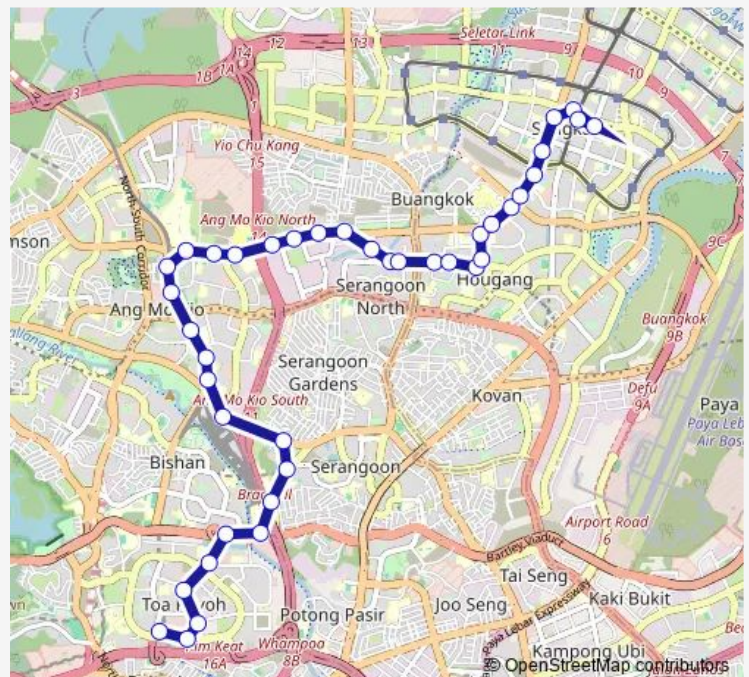

### Route schedule

Toa Payoh Int — Sengkang Int

Monday 05:53

Tuesday 05:53

Wednesday 05:53

Thursday 05:53

Friday 05:53

Saturday 05:52

### Route info

Direction: Toa Payoh Int

Stops: 40

Trip Duration: 1 hour 6 min

159

BusMaps

Opp Techplace 2

Aft AMK Ind Pk 2