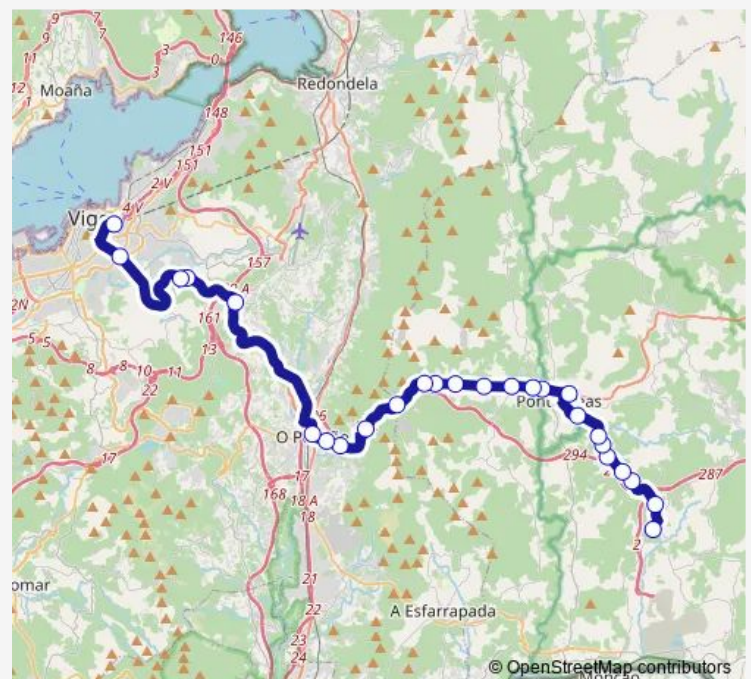

19:15

Sunday

—

Route info

Direction: Leirado

Stops: 26

Trip Duration: 1 hour 9 min

■ XG888061 — Leirado-Vigo E.I.