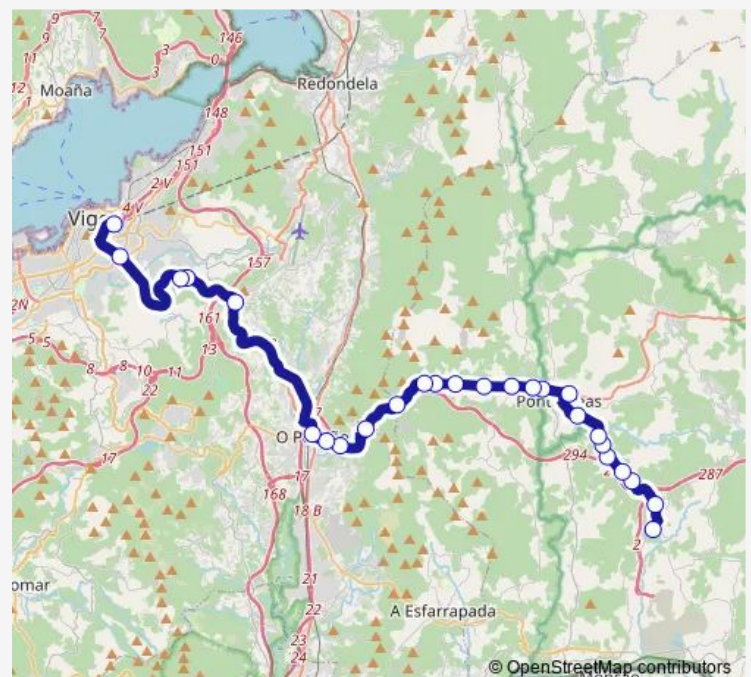

19:15

Sunday

—

Route info

Direction: Leirado

Stops: 26

Trip Duration: 1 hour 9 min

■ Xg888061 — Leirado-Vigo E.I.