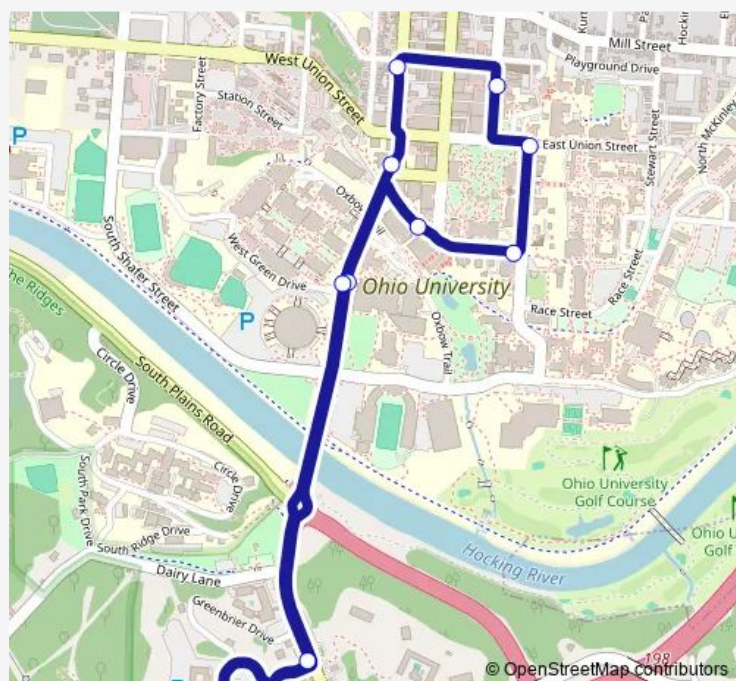

Bus SI Summit Express Loop

[Go to website](#)

**Direction**

Summit at Coates Run — Summit at Coates Run

13 stops

[Open route schedule](#)

- Summit at Coates Run
- Richland / West Green Dr
- Baker Center Bus Hub
- Court / President
- Court / Washington
- Court / West State
- Carpenter / Court
- Congress / West State
- Congress / Washington
- Richland / President
- Richland / West Green Dr
- Richland / Summit
- Summit at Coates Run

Route schedule

Summit at Coates Run — Summit at Coates Run

Monday	—
Tuesday	—
Wednesday	—
Thursday	—
Friday	21:30-02:10 <sup>+1</sup>
Saturday	21:30-02:10 <sup>+1</sup>
Sunday	—

Route info

Direction: Summit at Coates Run

Stops: 13

Trip Duration: 0 hour 18 min

SI — Summit Express Loop

**Direction**

Summit at Coates Run — Summit at Coates Run

11 stops

[Open route schedule](#)

Summit at Coates Run

## Route info

Direction: Summit at Coates Run

Stops: 11

Trip Duration: 0 hour 18 min

SI Bus time schedules and route maps are available in an offline PDF at [busmaps.com](http://busmaps.com). Use the [busmaps.com](http://busmaps.com) website to see live bus times, train schedule or subway schedule, and step-by-step directions for all public transit in Athens