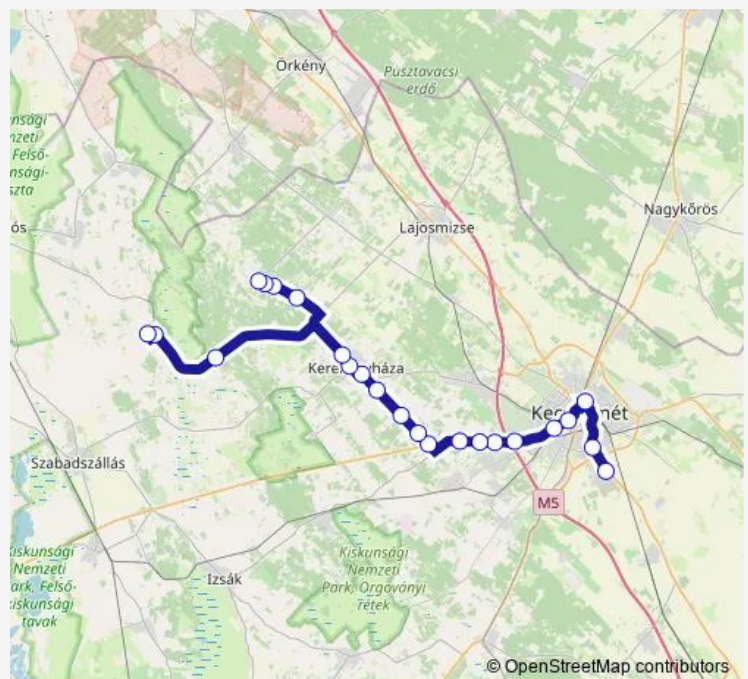

Thursday 06:30-23:45

Friday 06:20-23:45

Saturday 06:20-22:40

Sunday 06:20-20:20

Route info

Direction: Kecskemét, Mercedes 1. kapu

Stops: 23

Trip Duration: 1 hour 20 min