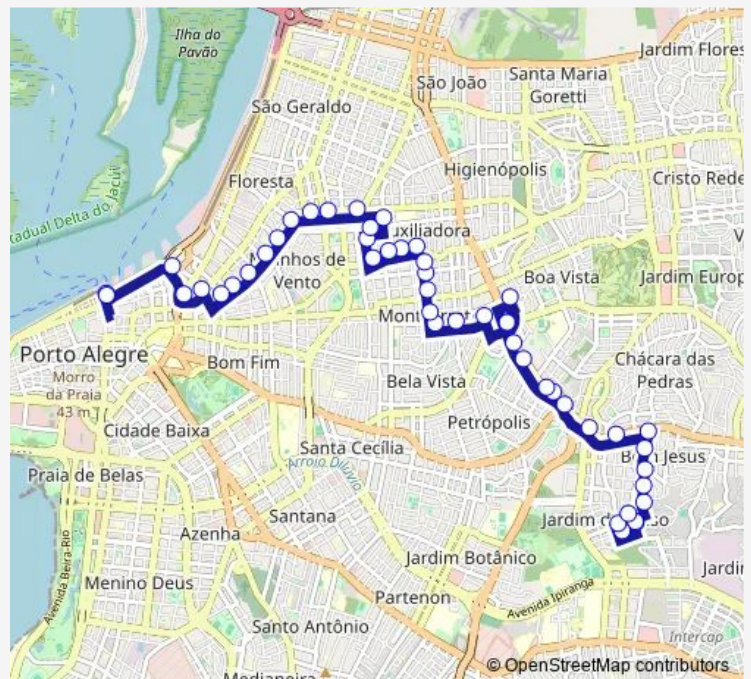

Route schedule

SAO Benedito DF 1118 — Jose Carlos Dias DE Oliveira

Monday —

Tuesday —

Wednesday —

Thursday —

Friday —

Saturday —

Sunday 07:05-22:00

Route info

Direction: SAO Benedito DF 1118

Stops: 49

Trip Duration: 0 hour 35 min

6712 — Carlos Gomes / Salso - DOM / Fer

DR Nilo Pecanha EB. Viaduto-BC Viaduto Jaime Caetano
Braum

Pedro IVO DF 1055