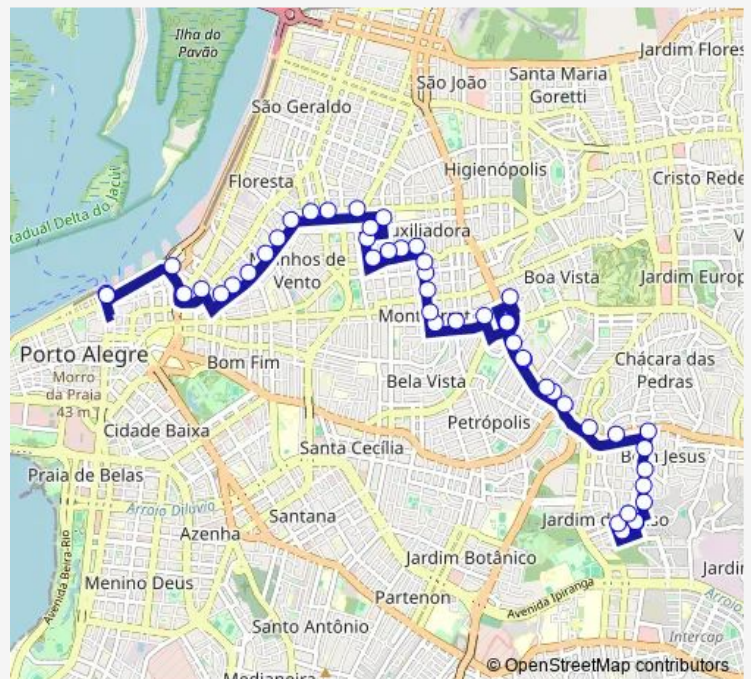

### Route schedule

SAO Benedito DF 1118 — Jose Carlos Dias DE Oliveira

Monday —

Tuesday —

Wednesday —

Thursday —

Friday —

Saturday —

### Route info

Direction: SAO Benedito DF 1118

Stops: 48

Trip Duration: 0 hour 35 min

6712 — Carlos Gomes / Salso - DOM / Fer

Pedro IVO 774

Pedro IVO 512

Silva Jardim DF 719