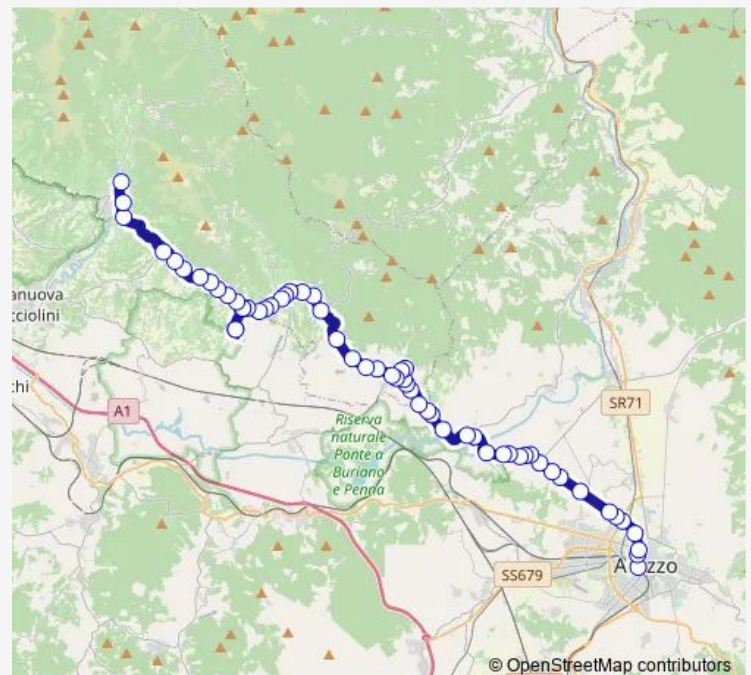

Wednesday 16:55

Thursday 16:55

Friday 16:55

Saturday —

Sunday —

Route info

Direction: Castiglion Fibocchi Stab. Giole

Stops: 32

Trip Duration: 0 hour 37 min

LAP109 — Arezzo-Loro Ciuffenna

BusMaps

Sp Setteponti Prima Di Rotat. Patrignone

Via Fiorentina 391 - Op Uno-A-Erre

V. Fiorentina 339 Ang V Malpighi

V. Fiorentina 201 Ang Spallanzani