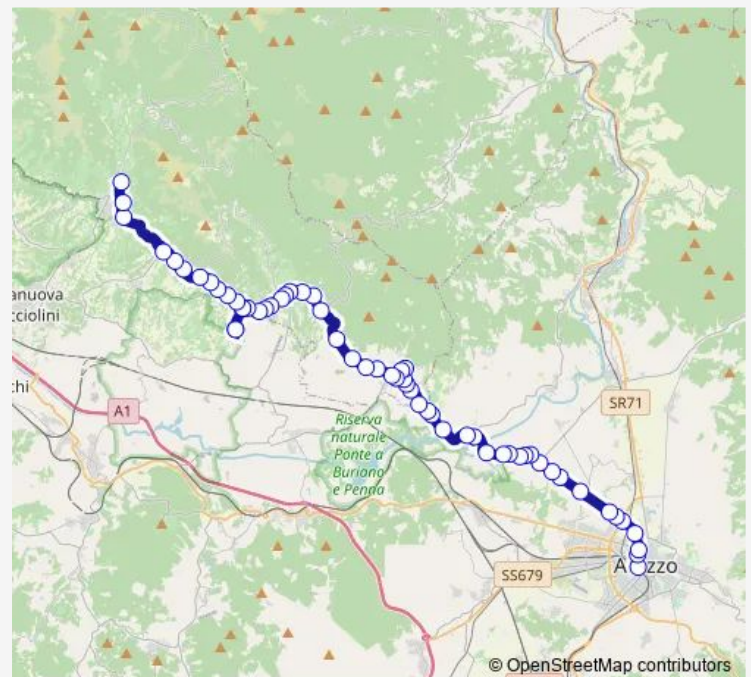

Route schedule

Loro Ciuffenna Via Gruissan (Poste) — Terranuova S.Tito

Monday 12:40-19:45

Tuesday 12:40-19:45

Wednesday 12:40-19:45

Thursday 12:40-19:45

Friday 18:40-19:45

Saturday 18:40

Sunday —

Route info

Direction: Loro Ciuffenna Via Gruissan (Poste)

Stops: 18

Trip Duration: 0 hour 15 min

■ Lap109 — Arezzo-Loro Ciuffenna

BusMaps

Direction