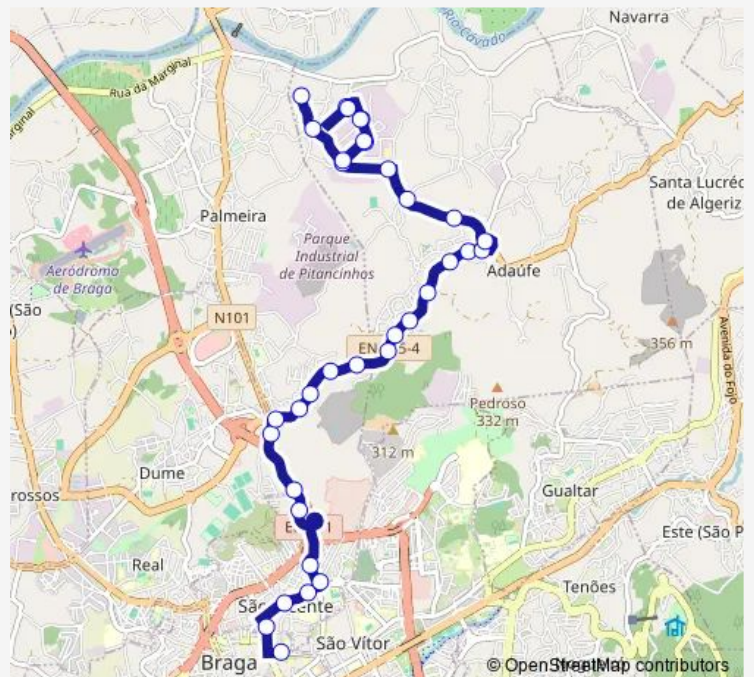

Bus 081 Avenida Central - Moínhos via Adaúfe

[Go to website](#)

Direction

undefined — undefined

0 stops

[Open route schedule](#)

Route schedule

undefined — undefined

Monday —

Tuesday —

Wednesday —

Thursday —

Friday 14:20

Saturday —

Sunday —

Route info

Direction:

Stops: 0

Trip Duration: — min

■ 081 — Avenida Central - Moínhos via Adaúfe

Direction

Moinhos (Capela) — Central Iv

23 stops

[Open route schedule](#)