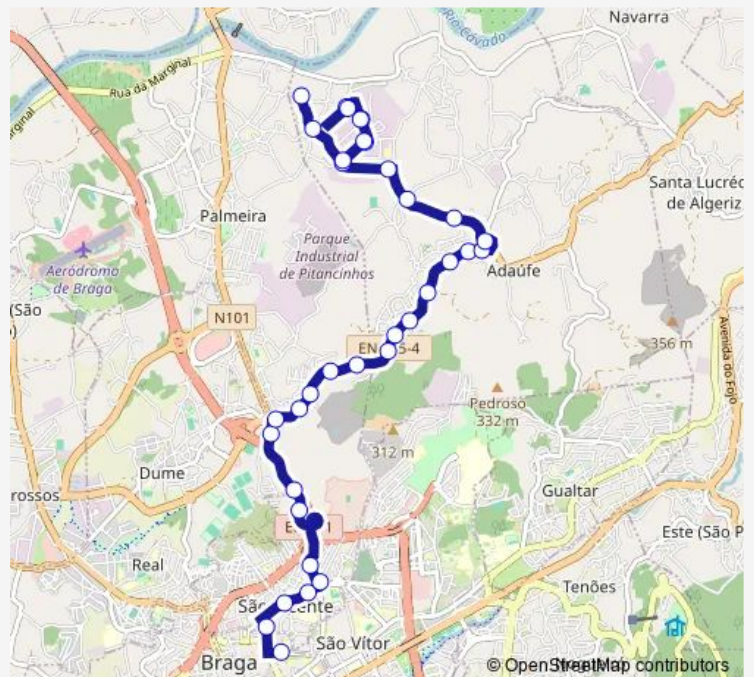

## Bus 081 Avenida Central - Moínhos via Adaúfe

[Go to website](#)

### Direction

undefined — undefined

0 stops

[Open route schedule](#)

### Route schedule

undefined — undefined

Monday —

Tuesday —

Wednesday —

Thursday —

Friday 14:20

Saturday —

### Route info

Direction:

Stops: 0

Trip Duration: — min

081 — Avenida Central - Moínhos via Adaúfe