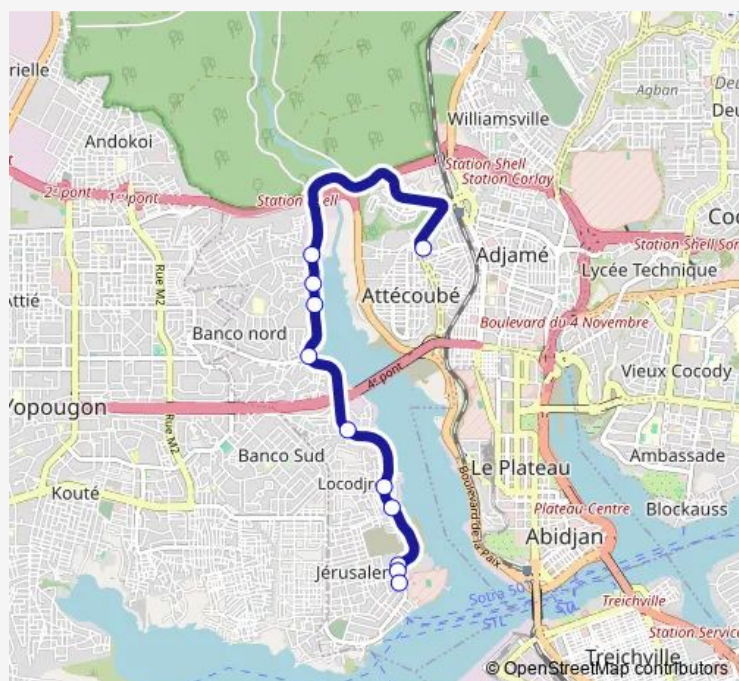

Yopougon Locodjro

Route schedule

Attécoubé Garage — Yopougon Locodjro

Monday	06:00
Tuesday	06:00
Wednesday	06:00
Thursday	06:00
Friday	06:00
Saturday	06:00
Sunday	06:00

Route info

Direction: Attécoubé Garage

Stops: 11

Trip Duration: 0 hour 24 min

gbaka : Yopougon Locodjro Marine ↔ Attécoubé Garage

Direction

Yopougon Locodjro — Attécoubé Garage

12 stops

[Open route schedule](#)

Yopougon Locodjro

Direction: Yopougon Locodjro

Stops: 12

Trip Duration: 0 hour 30 min

Bus time schedules and route maps are available in an offline PDF at busmaps.com. Use the busmaps.com website to see live bus times, train schedule or subway schedule, and step-by-step directions for all public transit in Abidjan