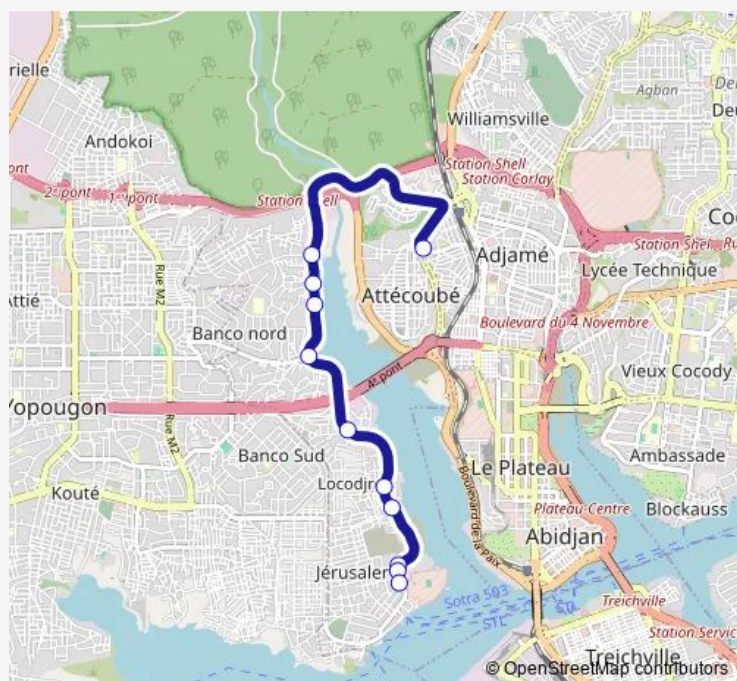

Yopougon Locodjro

Route schedule

Attécoubé Garage — Yopougon Locodjro

Monday	06:00
Tuesday	06:00
Wednesday	06:00
Thursday	06:00
Friday	06:00
Saturday	06:00
Sunday	06:00

Route info

Direction: Attécoubé Garage

Stops: 11

Trip Duration: 0 hour 24 min

gbaka : Yopougon Locodjro Marine ↔ Attécoubé Garage

Direction

Yopougon Locodjro — Attécoubé Garage

12 stops

[Open route schedule](#)

Yopougon Locodjro

Thursday 06:00

Friday 06:00

Saturday 06:00

Sunday 06:00

Route info

Direction: Yopougon Locodjro

Stops: 12

Trip Duration: 0 hour 30 min