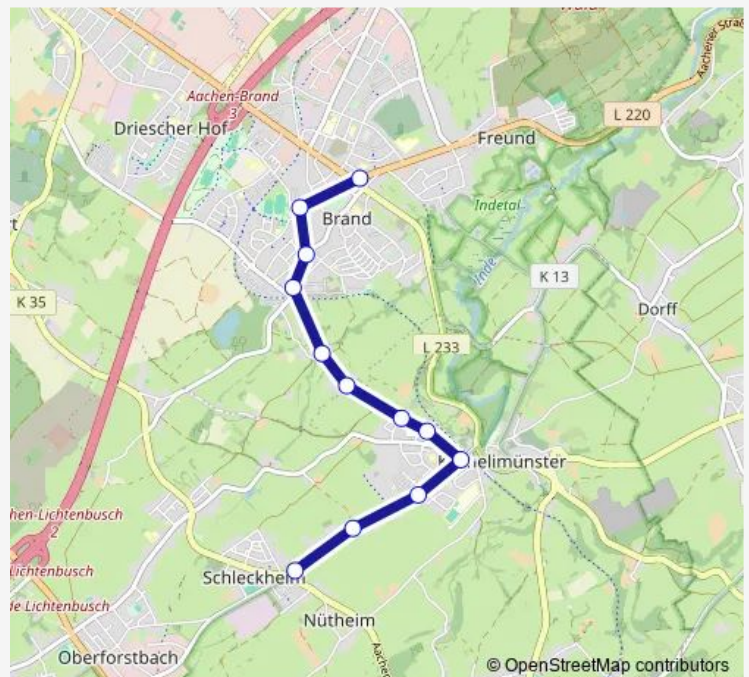

Direction

Aachen, Schleckheim Aachener Straße — Aachen, Brand

12 stops

[Open route schedule](#)

Aachen, Schleckheim Aachener Straße

Aachen, Kornelimünster Schleckheimer Straße

Aachen, Kornelimünster Meischenfeld

Aachen, Brand Wolferskaul

Aachen, Brand Schwimmhalle

Aachen, Brand

Route schedule

Aachen, Schleckheim Aachener Straße — Aachen, Brand

Monday 13:32

Tuesday 13:32

Wednesday 13:32

Thursday 13:32

Friday 13:32

Saturday —

Sunday —

Route info

Direction: Aachen, Schleckheim Aachener Straße

Stops: 12

Trip Duration: 0 hour 13 min